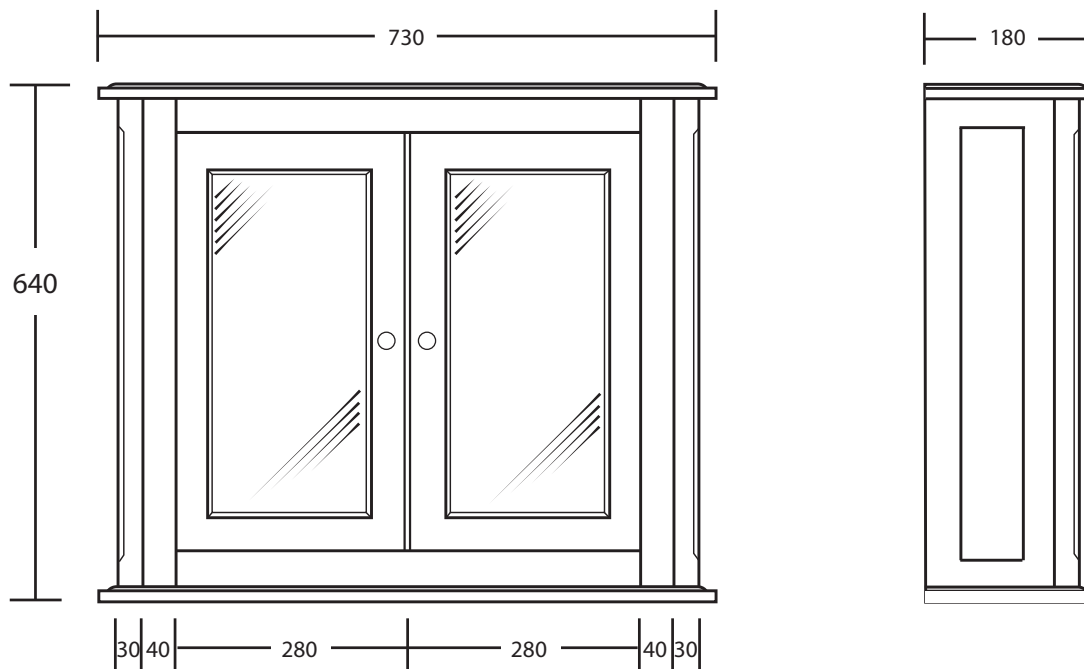

Furniture Collection	
Thurlestone	Wall cabinet

We recommend that all products are purchased with the assistance of a specialist bathroom retailer and always installed by an experienced installer who is a member of a recognized association. All sizes quoted are nominal: items may vary by plus or minus 2% against the figures quoted. When planning installations where dimensions are critical, it is essential that the space allowed for individual items is physically checked. Imperial Bathrooms can not be held liable for any costs associated with items not fitting in any given area. The contents of this statement are based on information correct at the time of publication. We reserve the right to make alterations and changes in product characteristics, fixing, packaging, operation etc at any time without notice.