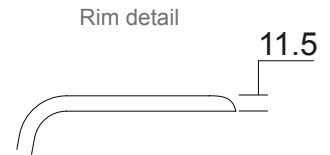

Bath Collection	
Cast Iron Tubs	Harrington single ended cast iron bath

Approximate internal base dimensions
370 x 1100

Please note overall height including the adjustable feet is 550min/610 max

1700	1700	750	470	1530	600	-	-	393	-	325	-	-	-	-	-	-
	A	B	C	D	E	F	G	H	I	J	L	M	N	O		

1700

KG	LT
PESO/WEIGHT	VOL.
132	220

We recommend that all products are purchased with the assistance of a specialist bathroom retailer and always installed by an experienced installer who is a member of a recognized association. All sizes quoted are nominal: items may vary by plus minus 2% against the figures quoted. When planning installations where dimensions are critical, it is essential that the space allowed for individual items is physically checked. Imperial Bathrooms cannot be held liable for any costs associated with item not fitting in any given area. The contents of this statement are based on information correct at the time of publication. We reserve the right to make alterations and changes in product characteristics, fixing, packaging, operation etc. at any time without notice.