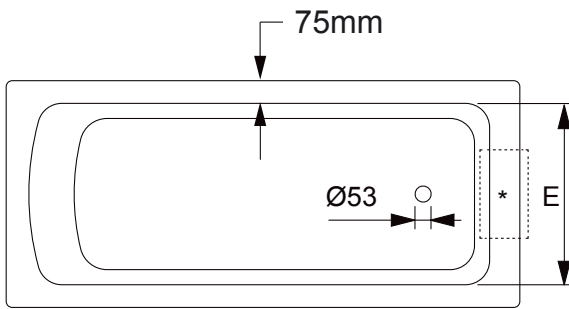

Bath Collection	
Cast Iron Tubs	Harrington single ended cast iron bath

Approximate internal base dimensions
370 x 1100

Please note overall height including the adjustable feet is 550min/610 max

1700	1700	750	470	1530	600	-	-	393	-	325	-	-	-	-	-	-
	A	B	C	D	E	F	G	H	I	J	L	M	N	O		

1700

KG	LT
PESO/WEIGHT	VOL.
132	220

We recommend that all products are purchased with the assistance of a specialist bathroom retailer and always installed by an experienced installer who is a member of a recognized association. All sizes quoted are nominal: items may vary by plus minus 2% against the figures quoted. When planning installations where dimensions are critical, it is essential that the space allowed for individual items is physically checked. Imperial Bathrooms cannot be held liable for any costs associated with item not fitting in any given area. The contents of this statement are based on information correct at the time of publication. We reserve the right to make alterations and changes in product characteristics, fixing, packaging, operation etc. at any time without notice.