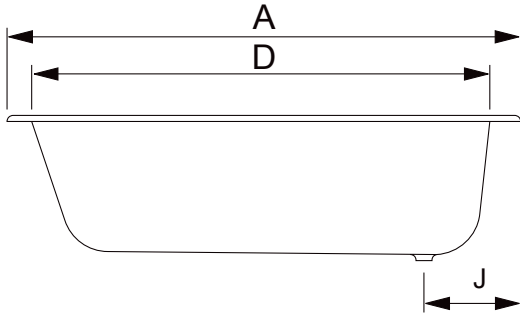

Bath Collection	
Cast Iron Tubs	Harrington single ended cast iron bath

Approximate internal base dimensions
370 x 1100

Please note overall height including the adjustable feet is 550min/610 max

1700	1700	750	470	1530	600	-	-	393	-	325	-	-	-	-	-	-
	A	B	C	D	E	F	G	H	I	J	L	M	N	O		