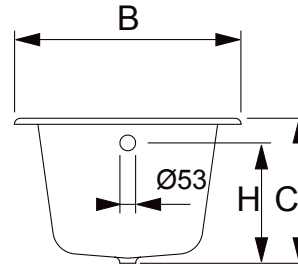

Bath Collection	
Cast Iron Tubs	Harrington single ended cast iron bath

Approximate internal base dimensions
370 x 1100

Please note overall height including the adjustable feet is 550min/610 max

1700	1700	750	470	1530	600	-	-	393	-	325	-	-	-	-	-	-
	A	B	C	D	E	F	G	H	I	J	L	M	N	O		

1700

KG	LT
PESO/WEIGHT	VOL.
132	220

We recommend that all products are purchased with the assistance of a specialist bathroom retailer and always installed by an experienced installer who is a member of a recognized association. All sizes quoted are nominal: items may vary by plus minus 2% against the figures quoted. When planning installations where dimensions are critical, it is essential that the space allowed for individual items is physically checked. Imperial Bathrooms cannot be held liable for any costs associated with item not fitting in any given area. The contents of this statement are based on information correct at the time of publication. We reserve the right to make alterations and changes in product characteristics, fixing, packaging, operation etc. at any time without notice.