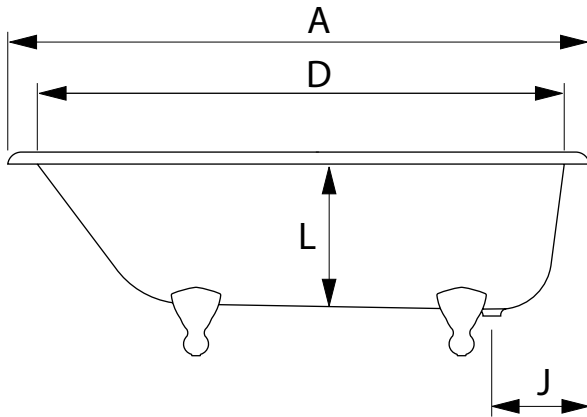

Bath Collection	
Cast Iron Tubs	Waldorf single ended bath

1700	1700	775	473	1580	615	610	-	390	-	290	440	-	-	-	-	-	
	A	B	C	D	E	F	G	H	I	J	L	M	N	O	P	Q	R

1700

KG	LT
WEIGHT	VOL.
132	225

* Option

We recommend that all products are purchased with the assistance of a specialist bathroom retailer and always installed by an experienced installer who is a member of a recognized association. All sizes quoted are nominal: items may vary by plus or minus 2% against the figures quoted. When planning installations where dimensions are critical, it is essential that the space allowed for individual items is physically checked. Imperial Bathrooms can not be held liable for any costs associated with items not fitting in any given area. The contents of this statement are based on information correct at the time of publication. We reserve the right to make alterations and changes in product characteristics, fixing, packaging, operation etc at any time without notice.