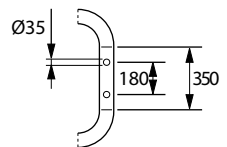

Bath Collection	
Cast Iron Tubs	Waldorf single ended bath

1700	1700	775	473	1580	615	610	-	390	-	290	440	-	-	-	-	-	
	A	B	C	D	E	F	G	H	I	J	L	M	N	O	P	Q	R

1700

KG	LT
WEIGHT	VOL.
132	225

* Option

We recommend that all products are purchased with the assistance of a specialist bathroom retailer and always installed by an experienced installer who is a member of a recognized association. All sizes quoted are nominal: items may vary by plus or minus 2% against the figures quoted. When planning installations where dimensions are critical, it is essential that the space allowed for individual items is physically checked. Imperial Bathrooms can not be held liable for any costs associated with items not fitting in any given area. The contents of this statement are based on information correct at the time of publication. We reserve the right to make alterations and changes in product characteristics, fixing, packaging, operation etc at any time without notice.