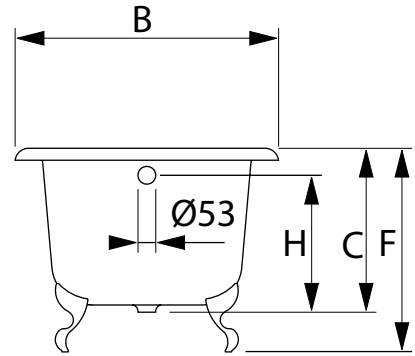

Bath Collection	
Cast Iron Tubs	Waldorf single ended bath

1700	1700	775	473	1580	615	610	-	390	-	290	440	-	-	-	-	-	
	A	B	C	D	E	F	G	H	I	J	L	M	N	O	P	Q	R

1700

KG	LT
WEIGHT	VOL.
132	225

* Option

We recommend that all products are purchased with the assistance of a specialist bathroom retailer and always installed by an experienced installer who is a member of a recognized association. All sizes quoted are nominal: items may vary by plus or minus 2% against the figures quoted. When planning installations where dimensions are critical, it is essential that the space allowed for individual items is physically checked. Imperial Bathrooms can not be held liable for any costs associated with items not fitting in any given area. The contents of this statement are based on information correct at the time of publication. We reserve the right to make alterations and changes in product characteristics, fixing, packaging, operation etc at any time without notice.