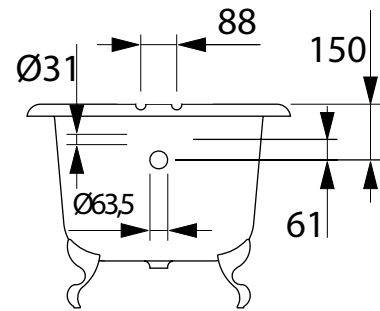

Bath Collection	
Cast Iron Tubs	Waldorf single ended bath

1700	1700	775	473	1580	615	610	-	390	-	290	440	-	-	-	-	-	
	A	B	C	D	E	F	G	H	I	J	L	M	N	O	P	Q	R

1700

KG	LT
WEIGHT	VOL.
132	225

* Option

We recommend that all products are purchased with the assistance of a specialist bathroom retailer and always installed by an experienced installer who is a member of a recognized association. All sizes quoted are nominal: items may vary by plus or minus 2% against the figures quoted. When planning installations where dimensions are critical, it is essential that the space allowed for individual items is physically checked. Imperial Bathrooms can not be held liable for any costs associated with items not fitting in any given area. The contents of this statement are based on information correct at the time of publication. We reserve the right to make alterations and changes in product characteristics, fixing, packaging, operation etc at any time without notice.