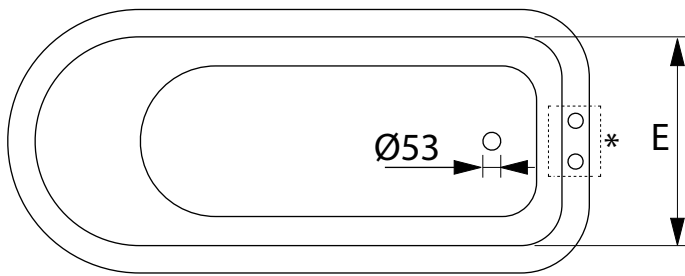

Bath Collection	
Cast Iron Tubs	Waldorf single ended bath

1700	1700	775	473	1580	615	610	-	390	-	290	440	-	-	-	-	-	
	A	B	C	D	E	F	G	H	I	J	L	M	N	O	P	Q	R

1700

KG	LT
WEIGHT	VOL.
132	225

* Option

We recommend that all products are purchased with the assistance of a specialist bathroom retailer and always installed by an experienced installer who is a member of a recognized association. All sizes quoted are nominal: items may vary by plus or minus 2% against the figures quoted. When planning installations where dimensions are critical, it is essential that the space allowed for individual items is physically checked. Imperial Bathrooms can not be held liable for any costs associated with items not fitting in any given area. The contents of this statement are based on information correct at the time of publication. We reserve the right to make alterations and changes in product characteristics, fixing, packaging, operation etc at any time without notice.