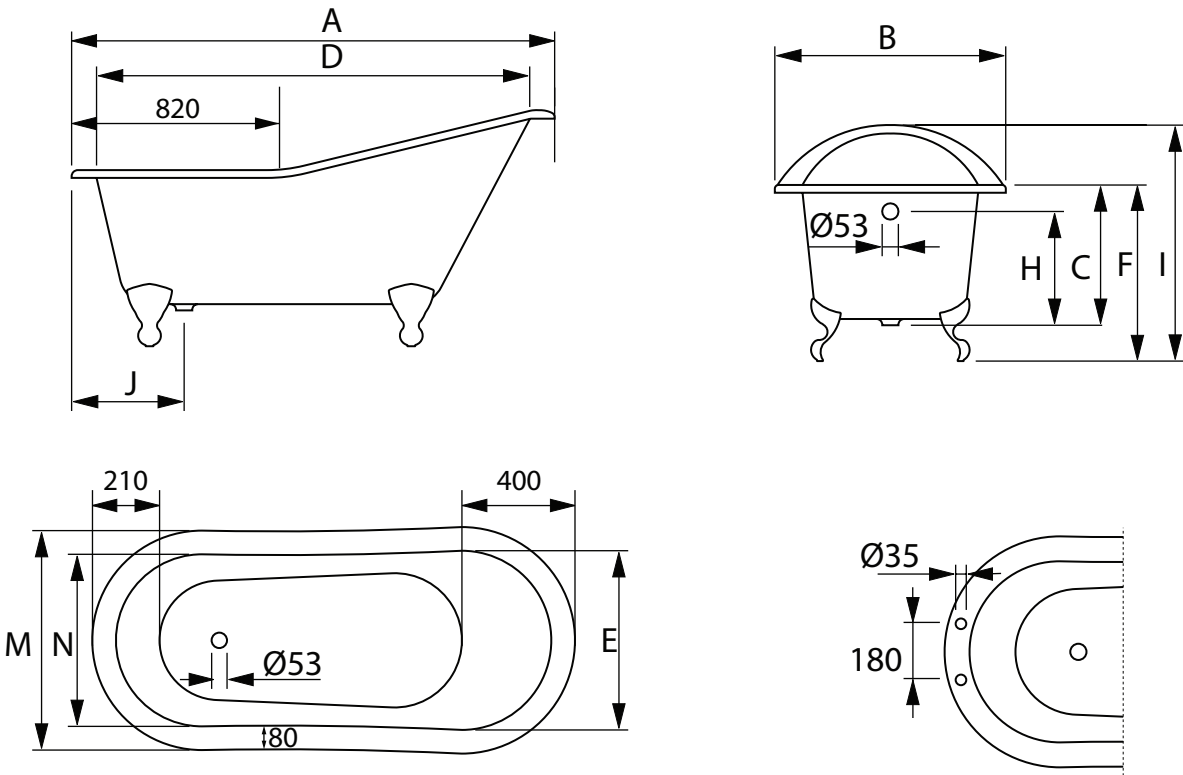

Bath Collection	
Cast Iron Tubs	Ritz slipper bath

1540	1540	765	445	1380	600	582	-	353	779	290	-	740	580	-	-	-	-
1700	1700	760	450	1548	608	580	-	370	795	300	-	730	578	-	-	-	-
	A	B	C	D	E	F	G	H	I	J	L	M	N	O	P	Q	R

1540		1700	
KG	LT	KG	LT
PESO/WEIGHT	VOL.	PESO/WEIGHT	VOL.
121	180	125	205

We recommend that all products are purchased with the assistance of a specialist bathroom retailer and always installed by an experienced installer who is a member of a recognized association. All sizes quoted are nominal: items may vary by plus minus 2% against the figures quoted. When planning installations where dimensions are critical, it is essential that the space allowed for individual items is physically checked. Imperial Bathrooms cannot be held liable for any costs associated with item not fitting in any given area. The contents of this statement are based on information correct at the time of publication. We reserve the right to make alterations and changes in product characteristics, fixing, packaging, operation etc. at any time without notice.