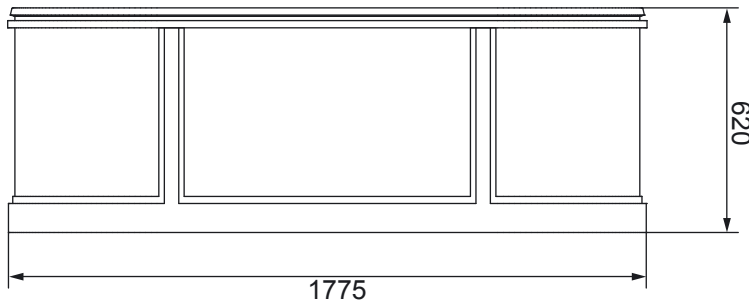

Bath Collection	
Cast Iron Baths	King Charles Luxury Bath

295mm DRAIN CENTRE TO EDGE OF THE BATH

KG	LT
EMPTY WEIGHT 242	VOL. 175

We recommend that all products are purchased with the assistance of a specialist bathroom retailer and always installed by an experienced installer who is a member of a recognized association. All sizes quoted are nominal: items may vary by plus or minus 2% against the figures quoted. When planning installations where dimensions are critical, it is essential that the space allowed for individual items is physically checked. Imperial Bathrooms can not be held liable for any costs associated with items not fitting in any given area. The contents of this statement are based on information correct at the time of publication. We reserve the right to make alterations and changes in product characteristics, fixing, packaging, operation etc at any time without notice.