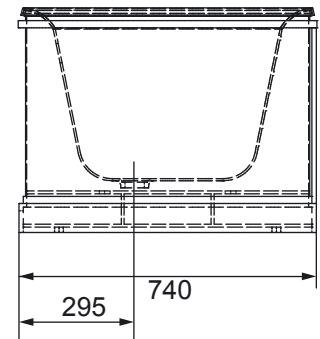

Bath Collection	
Cast Iron Baths	King Charles Luxury Bath

295mm DRAIN CENTRE TO EDGE OF THE BATH

KG	LT
EMPTY WEIGHT 242	VOL. 175

We recommend that all products are purchased with the assistance of a specialist bathroom retailer and always installed by an experienced installer who is a member of a recognized association. All sizes quoted are nominal: items may vary by plus or minus 2% against the figures quoted. When planning installations where dimensions are critical, it is essential that the space allowed for individual items is physically checked. Imperial Bathrooms can not be held liable for any costs associated with items not fitting in any given area. The contents of this statement are based on information correct at the time of publication. We reserve the right to make alterations and changes in product characteristics, fixing, packaging, operation etc at any time without notice.