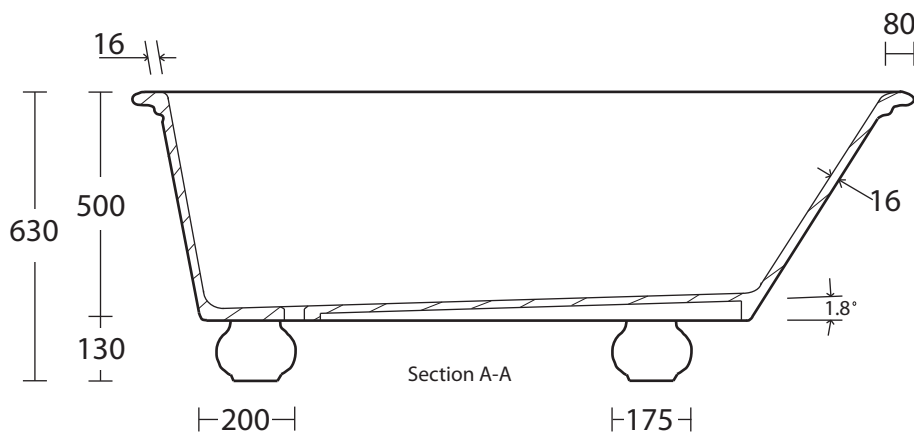

Furniture Collection	
Windsor	Stanlake Bath (without plinth)

Weight - 107 kgs (empty)
Water Capacity - 180 ltrs

We recommend that all products are purchased with the assistance of a specialist bathroom retailer and always installed by an experienced installer who is a member of a recognized association. All sizes quoted are nominal: items may vary by plus or minus 2% against the figures quoted. When planning installations where dimensions are critical, it is essential that the space allowed for individual items is physically checked. Imperial Bathrooms can not be held liable for any costs associated with items not fitting in any given area. The contents of this statement are based on information correct at the time of publication. We reserve the right to make alterations and changes in product characteristics, fixing, packaging, operation etc at any time without notice.