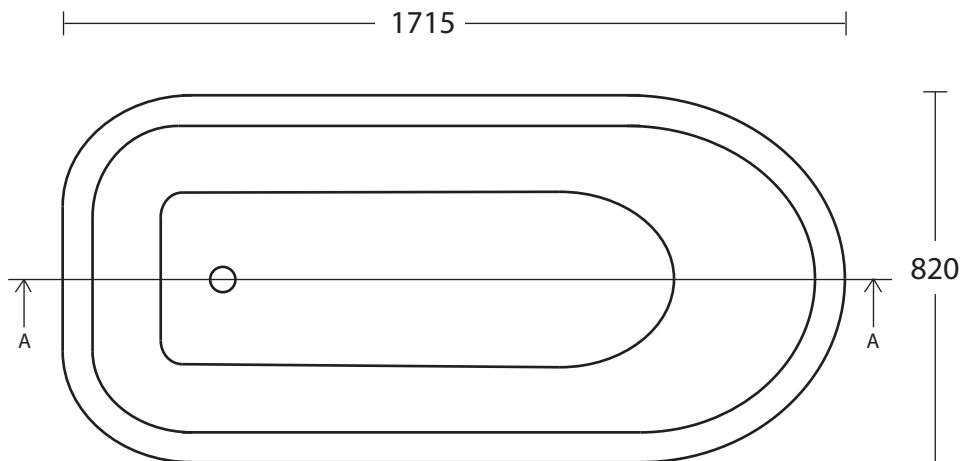

Furniture Collection	
Windsor	Stanlake Bath (without plinth)

Weight - 107 kgs (empty)
Water Capacity - 180 ltrs

We recommend that all products are purchased with the assistance of a specialist bathroom retailer and always installed by an experienced installer who is a member of a recognized association. All sizes quoted are nominal: items may vary by plus or minus 2% against the figures quoted. When planning installations where dimensions are critical, it is essential that the space allowed for individual items is physically checked. Imperial Bathrooms can not be held liable for any costs associated with items not fitting in any given area. The contents of this statement are based on information correct at the time of publication. We reserve the right to make alterations and changes in product characteristics, fixing, packaging, operation etc at any time without notice.