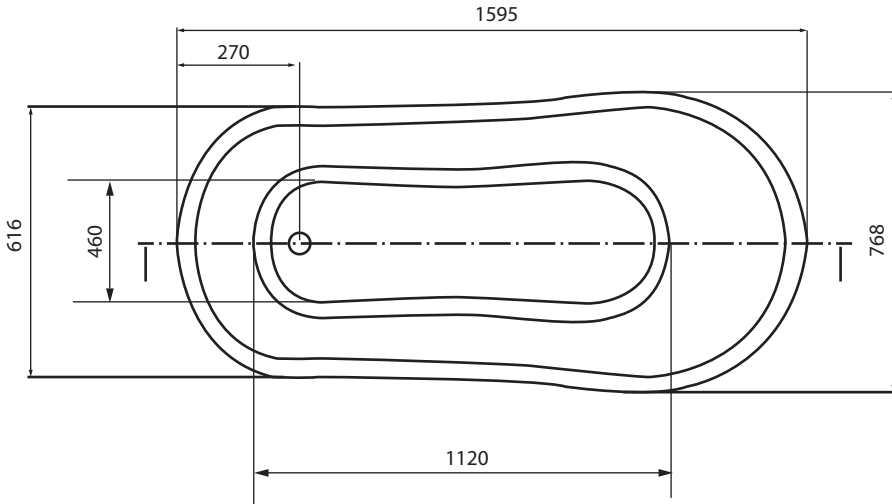

Bath Collection	
Windsor Baths	Hampton

Weight Empty: 120 Kg
 Weight Full: 300 Kg
 Volume: 180 L

We recommend that all products are purchased with the assistance of a specialist bathroom retailer and always installed by an experienced installer who is a member of a recognized association. All sizes quoted are nominal: items may vary by plus or minus 2% against the figures quoted. When planning installations where dimensions are critical, it is essential that the space allowed for individual items is physically checked. Imperial Bathrooms can not be held liable for any costs associated with items not fitting in any given area. The contents of this statement are based on information correct at the time of publication. We reserve the right to make alterations and changes in product characteristics, fixing, packaging, operation etc at any time without notice.