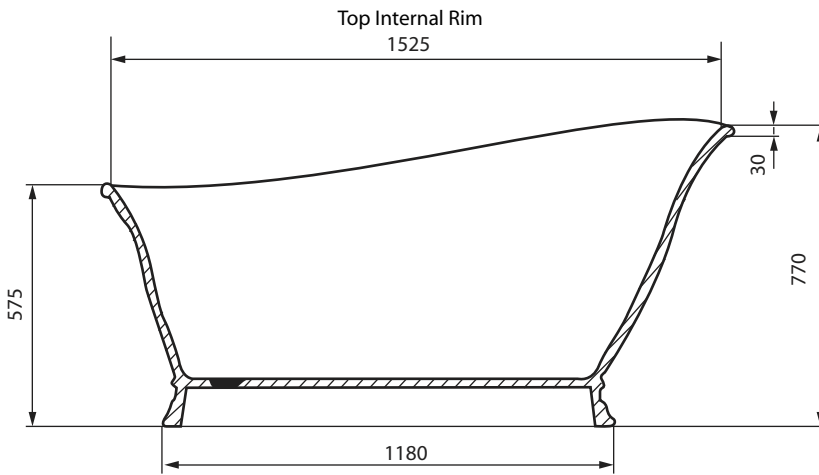

Bath Collection	
Windsor Baths	Hampton

Weight Empty: 120 Kg
 Weight Full: 300 Kg
 Volume: 180 L

We recommend that all products are purchased with the assistance of a specialist bathroom retailer and always installed by an experienced installer who is a member of a recognized association. All sizes quoted are nominal: items may vary by plus or minus 2% against the figures quoted. When planning installations where dimensions are critical, it is essential that the space allowed for individual items is physically checked. Imperial Bathrooms can not be held liable for any costs associated with items not fitting in any given area. The contents of this statement are based on information correct at the time of publication. We reserve the right to make alterations and changes in product characteristics, fixing, packaging, operation etc at any time without notice.