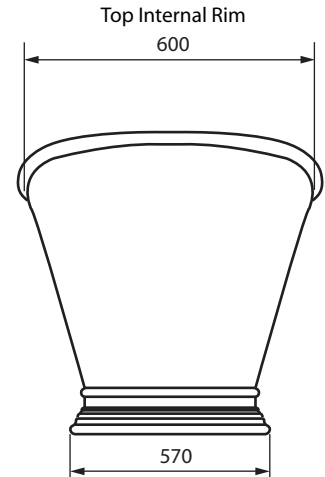

Bath Collection	
Windsor Baths	Hampton

Weight Empty: 120 Kg
 Weight Full: 300 Kg
 Volume: 180 L

We recommend that all products are purchased with the assistance of a specialist bathroom retailer and always installed by an experienced installer who is a member of a recognized association. All sizes quoted are nominal: items may vary by plus or minus 2% against the figures quoted. When planning installations where dimensions are critical, it is essential that the space allowed for individual items is physically checked. Imperial Bathrooms can not be held liable for any costs associated with items not fitting in any given area. The contents of this statement are based on information correct at the time of publication. We reserve the right to make alterations and changes in product characteristics, fixing, packaging, operation etc at any time without notice.