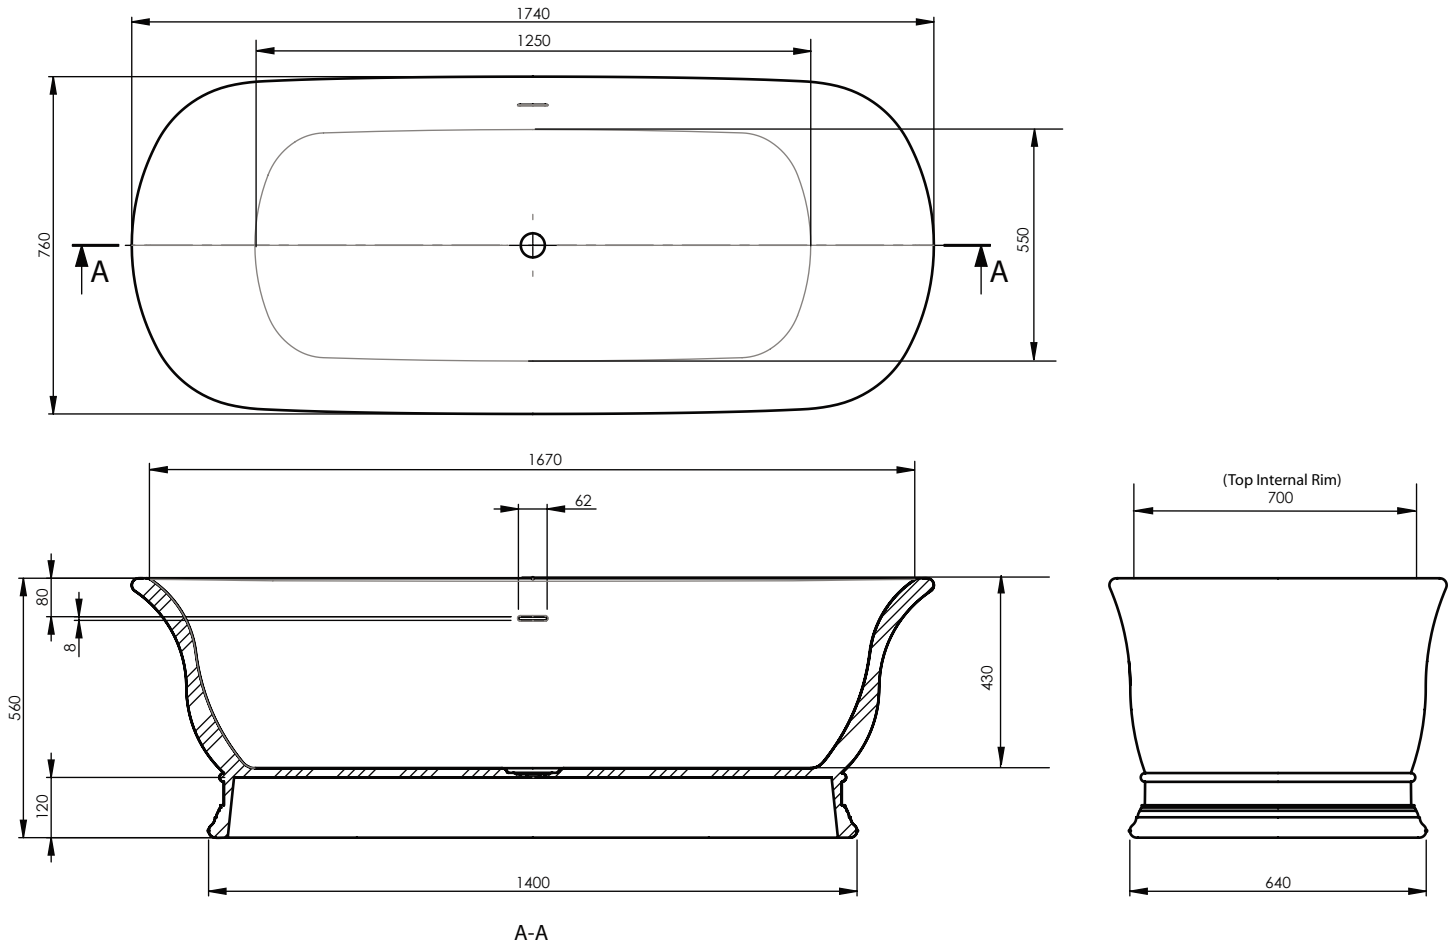

Bath Collection	
Windsor Baths	Marlow Bath

Weight Empty: 118 Kg
 Weight Full: 298 Kg
 Volume: 180 L

We recommend that all products are purchased with the assistance of a specialist bathroom retailer and always installed by an experienced installer who is a member of a recognized association. All sizes quoted are nominal: items may vary by plus or minus 2% against the figures quoted. When planning installations where dimensions are critical, it is essential that the space allowed for individual items is physically checked. Imperial Bathrooms can not be held liable for any costs associated with items not fitting in any given area. The contents of this statement are based on information correct at the time of publication. We reserve the right to make alterations and changes in product characteristics, fixing, packaging, operation etc at any time without notice.