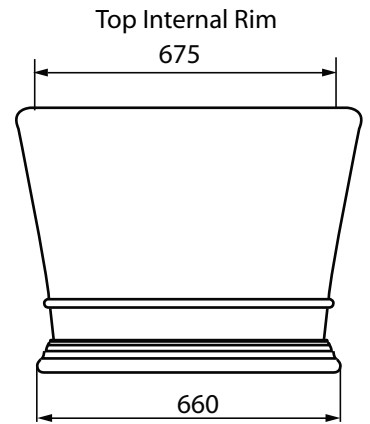

Bath Collection	
Windsor Baths	Kew

A - A

Weight Empty: 120 Kg  
 Weight Full: 300 Kg  
 Volume: 180 L

We recommend that all products are purchased with the assistance of a specialist bathroom retailer and always installed by an experienced installer who is a member of a recognized association. All sizes quoted are nominal: items may vary by plus or minus 2% against the figures quoted. When planning installations where dimensions are critical, it is essential that the space allowed for individual items is physically checked. Imperial Bathrooms can not be held liable for any costs associated with items not fitting in any given area. The contents of this statement are based on information correct at the time of publication. We reserve the right to make alterations and changes in product characteristics, fixing, packaging, operation etc at any time without notice.