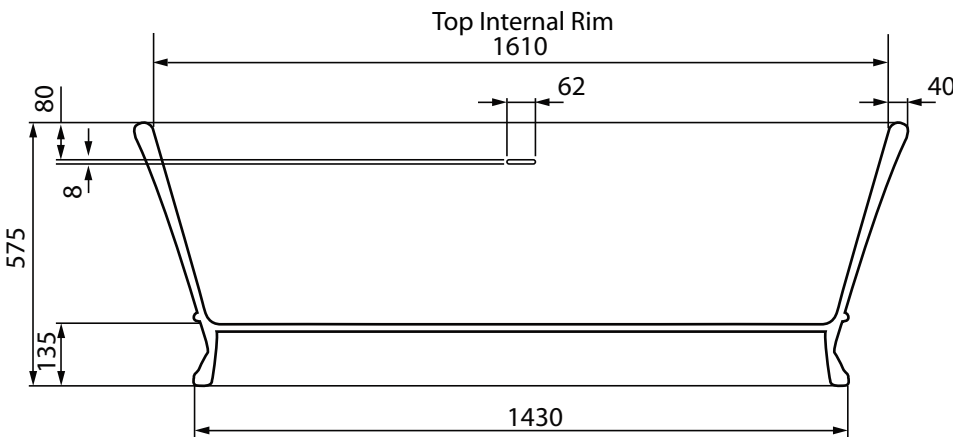

Bath Collection	
Windsor Baths	Kew

A - A

Weight Empty: 120 Kg  
 Weight Full: 300 Kg  
 Volume: 180 L

We recommend that all products are purchased with the assistance of a specialist bathroom retailer and always installed by an experienced installer who is a member of a recognized association. All sizes quoted are nominal: items may vary by plus or minus 2% against the figures quoted. When planning installations where dimensions are critical, it is essential that the space allowed for individual items is physically checked. Imperial Bathrooms can not be held liable for any costs associated with items not fitting in any given area. The contents of this statement are based on information correct at the time of publication. We reserve the right to make alterations and changes in product characteristics, fixing, packaging, operation etc at any time without notice.