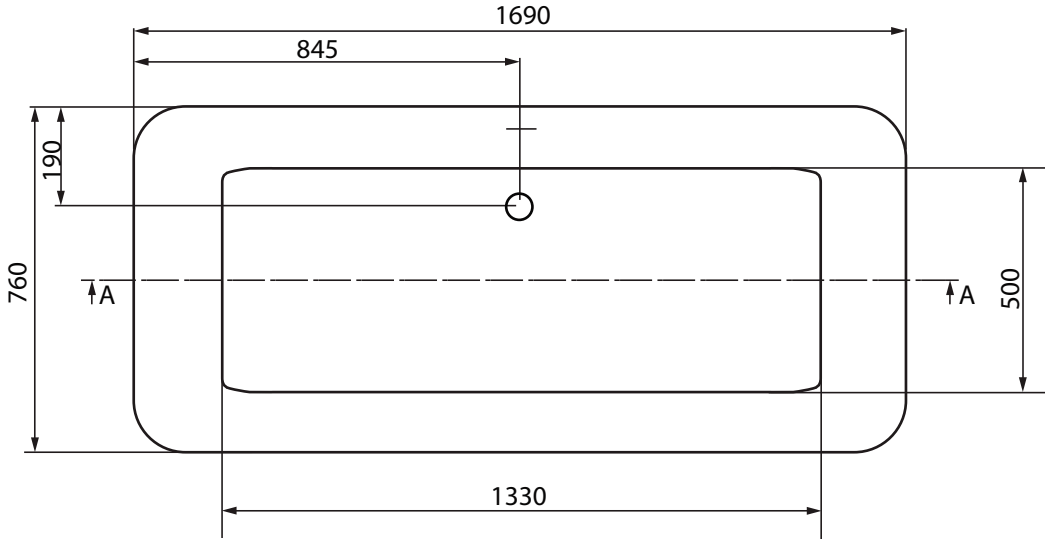

Bath Collection	
Windsor Baths	Kew

A - A

Weight Empty: 120 Kg  
 Weight Full: 300 Kg  
 Volume: 180 L

We recommend that all products are purchased with the assistance of a specialist bathroom retailer and always installed by an experienced installer who is a member of a recognized association. All sizes quoted are nominal: items may vary by plus or minus 2% against the figures quoted. When planning installations where dimensions are critical, it is essential that the space allowed for individual items is physically checked. Imperial Bathrooms can not be held liable for any costs associated with items not fitting in any given area. The contents of this statement are based on information correct at the time of publication. We reserve the right to make alterations and changes in product characteristics, fixing, packaging, operation etc at any time without notice.