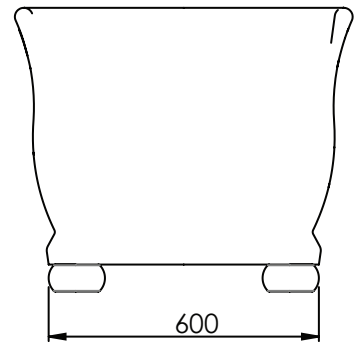

Bath Collection	
Windsor Baths	Putney Bath

Weight Empty: 130 Kg
 Weight Full: 310 Kg
 Volume: 180 L

We recommend that all products are purchased with the assistance of a specialist bathroom retailer and always installed by an experienced installer who is a member of a recognized association. All sizes quoted are nominal: items may vary by plus or minus 2% against the figures quoted. When planning installations where dimensions are critical, it is essential that the space allowed for individual items is physically checked. Imperial Bathrooms can not be held liable for any costs associated with items not fitting in any given area. The contents of this statement are based on information correct at the time of publication. We reserve the right to make alterations and changes in product characteristics, fixing, packaging, operation etc at any time without notice.