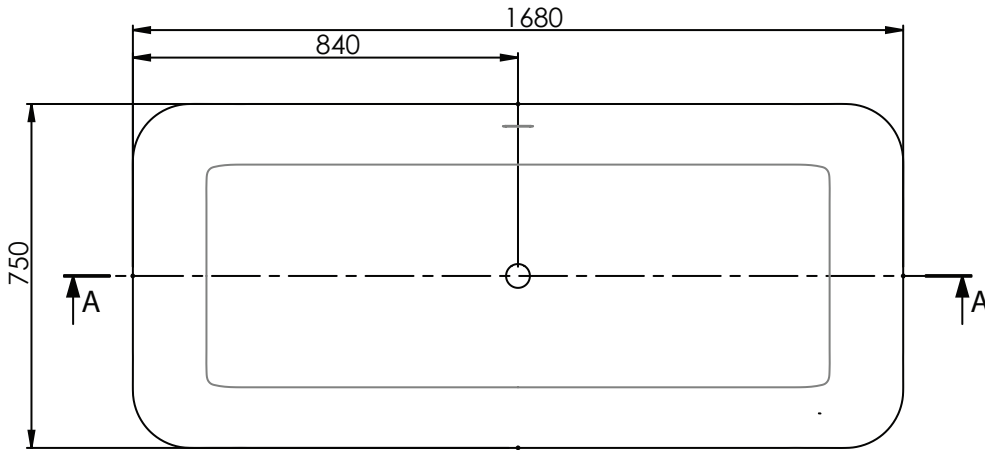

Bath Collection	
Windsor Baths	Putney Bath

Weight Empty: 130 Kg
 Weight Full: 310 Kg
 Volume: 180 L

We recommend that all products are purchased with the assistance of a specialist bathroom retailer and always installed by an experienced installer who is a member of a recognized association. All sizes quoted are nominal: items may vary by plus or minus 2% against the figures quoted. When planning installations where dimensions are critical, it is essential that the space allowed for individual items is physically checked. Imperial Bathrooms can not be held liable for any costs associated with items not fitting in any given area. The contents of this statement are based on information correct at the time of publication. We reserve the right to make alterations and changes in product characteristics, fixing, packaging, operation etc at any time without notice.