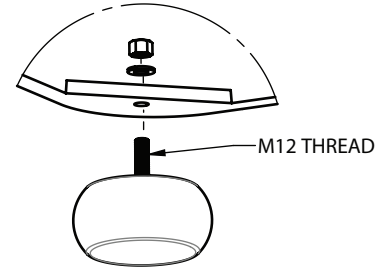

Bath Collection	
Windsor Baths	Putney Bath

Weight Empty: 130 Kg
 Weight Full: 310 Kg
 Volume: 180 L

We recommend that all products are purchased with the assistance of a specialist bathroom retailer and always installed by an experienced installer who is a member of a recognized association. All sizes quoted are nominal: items may vary by plus or minus 2% against the figures quoted. When planning installations where dimensions are critical, it is essential that the space allowed for individual items is physically checked. Imperial Bathrooms can not be held liable for any costs associated with items not fitting in any given area. The contents of this statement are based on information correct at the time of publication. We reserve the right to make alterations and changes in product characteristics, fixing, packaging, operation etc at any time without notice.