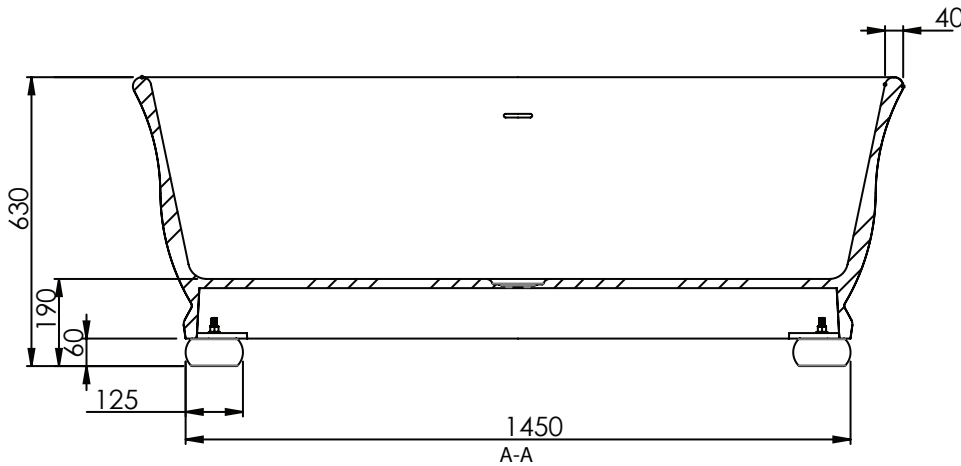

Bath Collection	
Windsor Baths	Putney Bath

Weight Empty: 130 Kg
 Weight Full: 310 Kg
 Volume: 180 L

We recommend that all products are purchased with the assistance of a specialist bathroom retailer and always installed by an experienced installer who is a member of a recognized association. All sizes quoted are nominal: items may vary by plus or minus 2% against the figures quoted. When planning installations where dimensions are critical, it is essential that the space allowed for individual items is physically checked. Imperial Bathrooms can not be held liable for any costs associated with items not fitting in any given area. The contents of this statement are based on information correct at the time of publication. We reserve the right to make alterations and changes in product characteristics, fixing, packaging, operation etc at any time without notice.