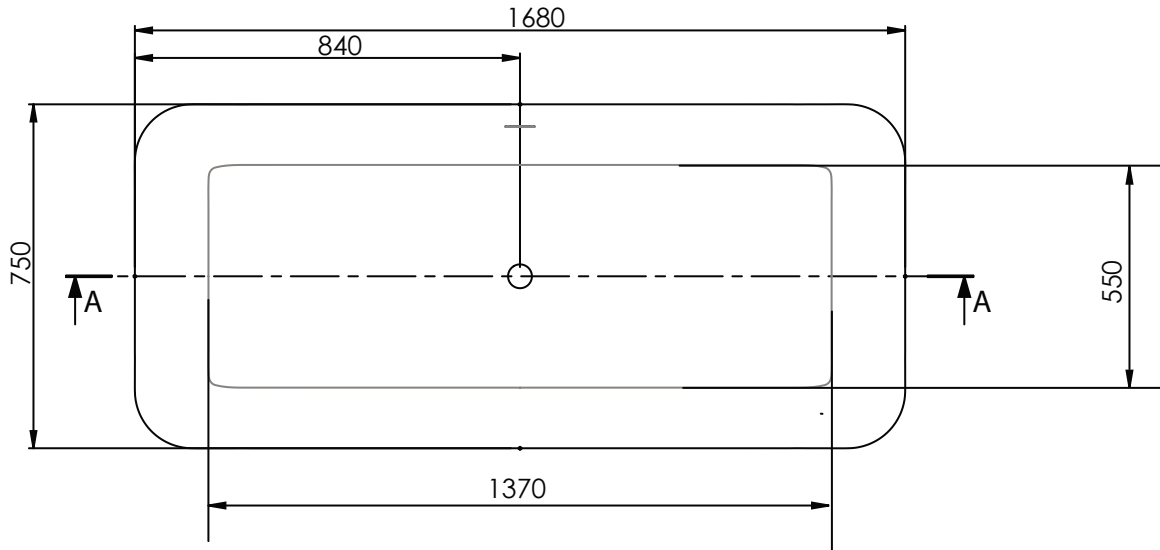

Bath Collection	
Windsor Baths	Mortlake

Weight Empty: 120 Kg  
 Weight Full: 300 Kg  
 Volume: 180 L

We recommend that all products are purchased with the assistance of a specialist bathroom retailer and always installed by an experienced installer who is a member of a recognized association. All sizes quoted are nominal: items may vary by plus or minus 2% against the figures quoted. When planning installations where dimensions are critical, it is essential that the space allowed for individual items is physically checked. Imperial Bathrooms can not be held liable for any costs associated with items not fitting in any given area. The contents of this statement are based on information correct at the time of publication. We reserve the right to make alterations and changes in product characteristics, fixing, packaging, operation etc at any time without notice.