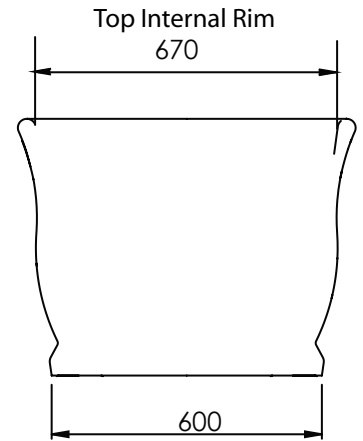

Bath Collection	
Windsor Baths	Mortlake

Weight Empty: 120 Kg  
 Weight Full: 300 Kg  
 Volume: 180 L

We recommend that all products are purchased with the assistance of a specialist bathroom retailer and always installed by an experienced installer who is a member of a recognized association. All sizes quoted are nominal: items may vary by plus or minus 2% against the figures quoted. When planning installations where dimensions are critical, it is essential that the space allowed for individual items is physically checked. Imperial Bathrooms can not be held liable for any costs associated with items not fitting in any given area. The contents of this statement are based on information correct at the time of publication. We reserve the right to make alterations and changes in product characteristics, fixing, packaging, operation etc at any time without notice.