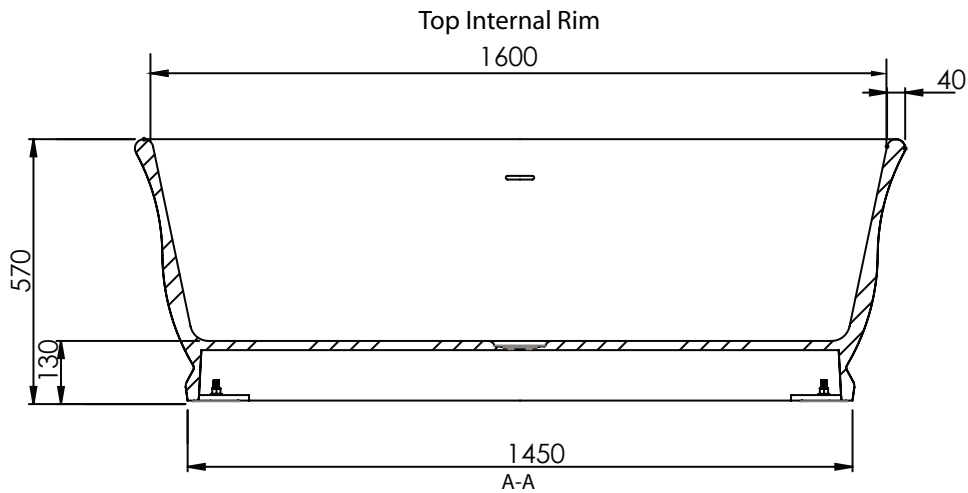

Bath Collection	
Windsor Baths	Mortlake

Weight Empty: 120 Kg  
 Weight Full: 300 Kg  
 Volume: 180 L

We recommend that all products are purchased with the assistance of a specialist bathroom retailer and always installed by an experienced installer who is a member of a recognized association. All sizes quoted are nominal: items may vary by plus or minus 2% against the figures quoted. When planning installations where dimensions are critical, it is essential that the space allowed for individual items is physically checked. Imperial Bathrooms can not be held liable for any costs associated with items not fitting in any given area. The contents of this statement are based on information correct at the time of publication. We reserve the right to make alterations and changes in product characteristics, fixing, packaging, operation etc at any time without notice.