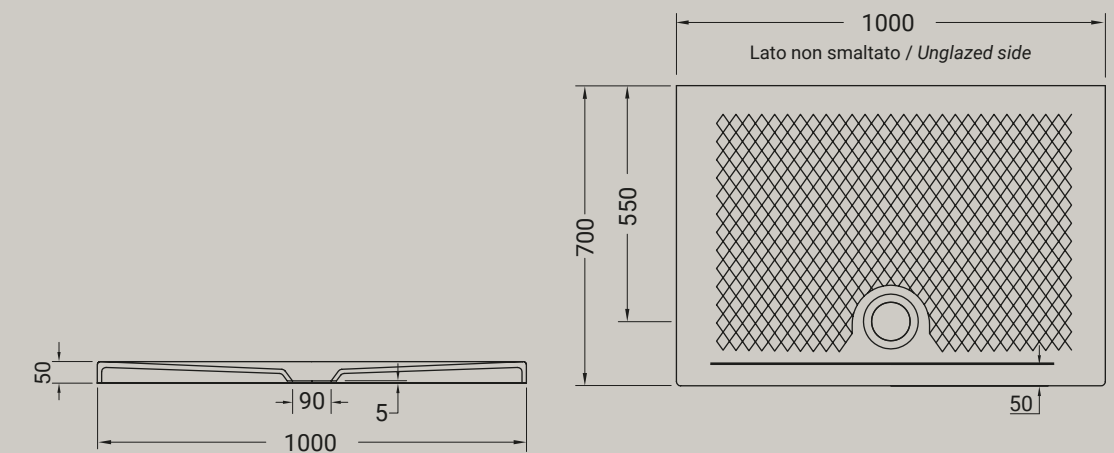

TEXTURE - PIATTO DOCCIA

piatto doccia texture 70x100
shower tray texture 70x100

ARTICOLO TXT213 — 31 kg | 10 pz pallet Italia | 10 pz pallet Export euro

1. **BIANCO LUCIDO** ● 001 bianco lucido white
2. ---
3. **COLORI DISPONIBILI**
4. 006 bianco matt white matt
   - 026 nero matt black matt
   - 053 grigio matt grey matt
   - 096 marrone matt brown matt
   - 052 verde matt green matt
   - 097 rosa matt pink matt