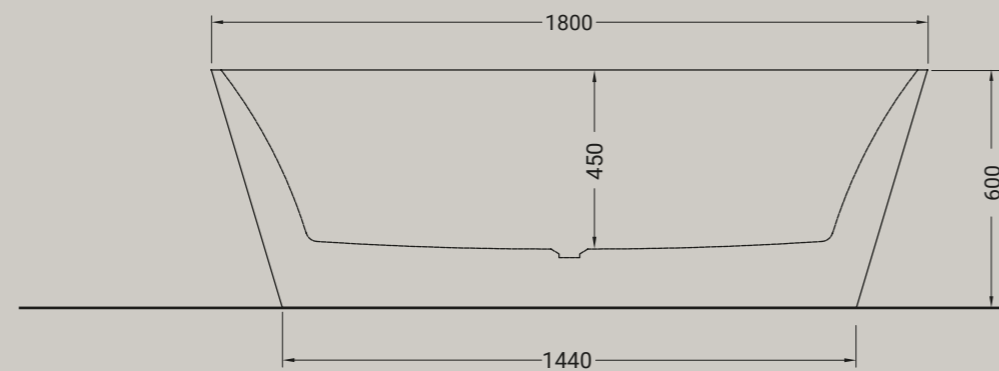

GIÒ EVOLUTION

vasca in acrilico bianca lucida
bathtub in acrylic white shine

ARTICOLO GV60 — 60 kg euro

BIANCO
LUCIDO

006
bianco matt
white matt