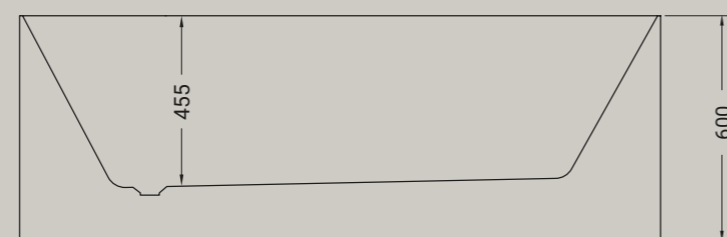

**ARTICOLO KV60** - 68 kg euro

BIANCO LUCIDO

**FASTER KIUB**

vasca in solid surface bianca  
lucida e opaca  
bathtub in solid surface white shine  
and matt

**ARTICOLO FV61L** - 170 kg euro

ARTICOLO KV61L