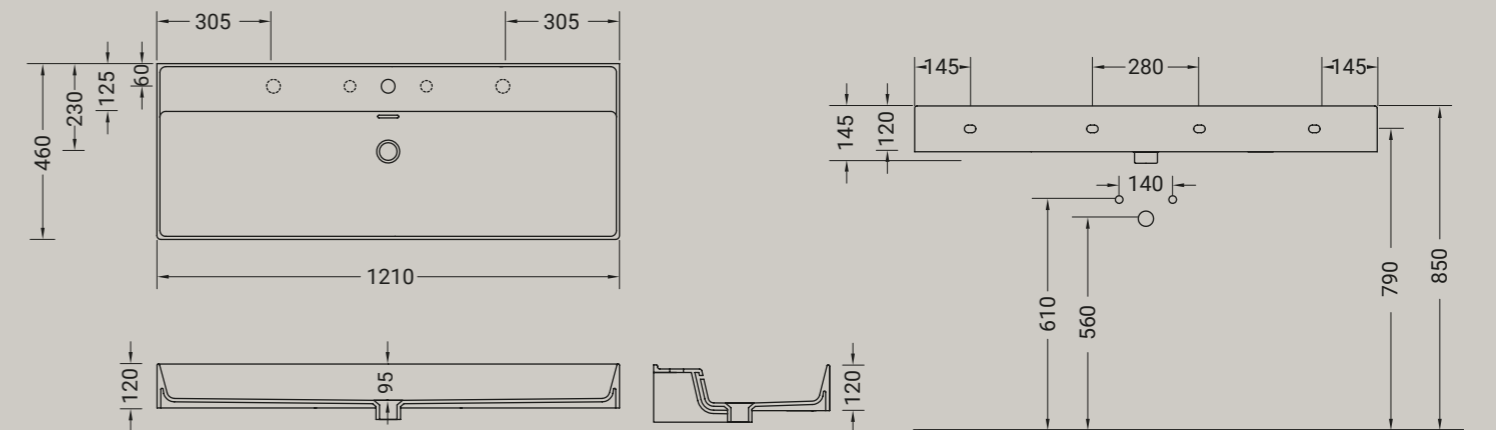

FASTER KIUB

lavabo appoggio/sospeso
countertop/wall-hung washbasin

Accessori disponibili non inclusi/
Available accessories not included
art.P22 - P82 - P85 - P125

ARTICOLO KI100 — 27,5 kg | 12 pz pallet Italia | 22 pz pallet Export euro

BIANCO LUCIDO 001 bianco lucido white

COLORI DISPONIBILI

 006 bianco matt white matt	 026 nero matt black matt	 053 grigio matt grey matt	 096 marrone matt brown matt	 052 verde matt green matt	 097 rosa matt pink matt

FASTER KIUB

lavabo appoggio/sospeso con piano dx
countertop/wall-hung washbasin with plane dx

Accessori disponibili non inclusi/
Available accessories not included
art.P22 - P82 - P85 - P125

ARTICOLO KI100DX — 26,0 kg | 12 pz pallet Italia | 22 pz pallet Export euro

BIANCO LUCIDO 001 bianco lucido white

COLORI DISPONIBILI

 006 bianco matt white matt	 026 nero matt black matt	 053 grigio matt grey matt	 096 marrone matt brown matt	 052 verde matt green matt	 097 rosa matt pink matt

FASTER KIUB

lavabo appoggio/sospeso con piano sx
countertop/wall-hung washbasin with plane sx

Accessori disponibili non inclusi/
Available accessories not included
art.P22 - P82 - P85 - P125

ARTICOLO KI100SX — 26,0 kg | 12 pz pallet Italia | 22 pz pallet Export euro

BIANCO LUCIDO 001 bianco lucido white

COLORI DISPONIBILI

 006 bianco matt white matt	 026 nero matt black matt	 053 grigio matt grey matt	 096 marrone matt brown matt	 052 verde matt green matt	 097 rosa matt pink matt

FASTER KIUB

lavabo appoggio/sospeso
countertop/wall-hung washbasin

Accessori disponibili non inclusi/
Available accessories not included
art.P22 - P82 - P85 - P125