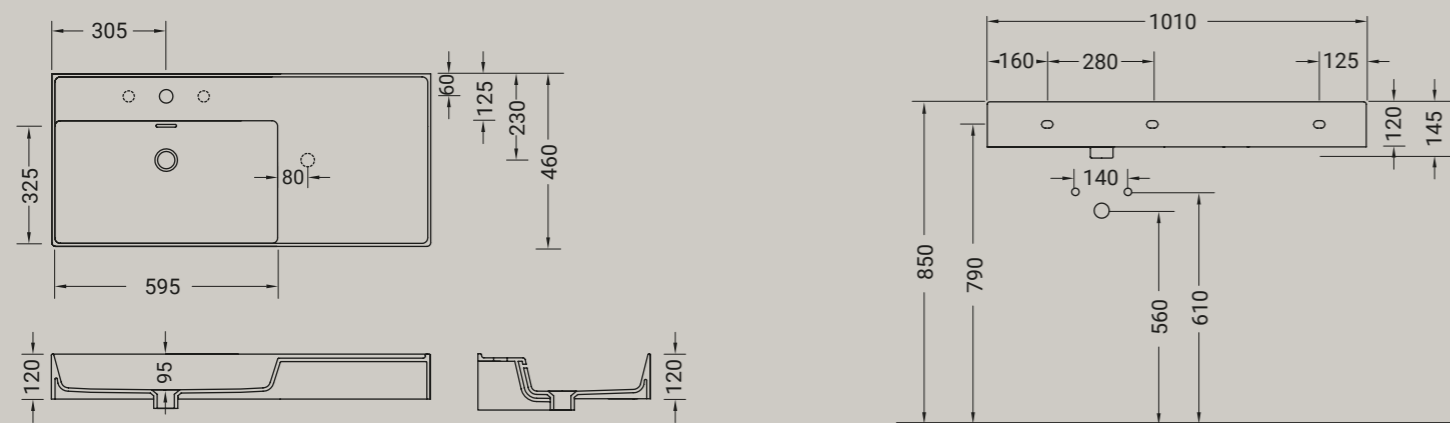

FASTER KIUB

lavabo appoggio/sospeso
countertop/wall-hung washbasin

Accessori disponibili non inclusi/
Available accessories not included
art.P22 - P82 - P85 - P125

ARTICOLO KI100 — 27,5 kg | 12 pz pallet Italia | 22 pz pallet Export euro

BIANCO LUCIDO 001 bianco lucido white

COLORI DISPONIBILI

 006 bianco matt white matt	 026 nero matt black matt	 053 grigio matt grey matt	 096 marrone matt brown matt	 052 verde matt green matt	 097 rosa matt pink matt

FASTER KIUB

lavabo appoggio/sospeso con piano dx
countertop/wall-hung washbasin with plane dx

Accessori disponibili non inclusi/
Available accessories not included
art.P22 - P82 - P85 - P125

ARTICOLO KI100DX — 26,0 kg | 12 pz pallet Italia | 22 pz pallet Export euro

BIANCO LUCIDO 001 bianco lucido white

COLORI DISPONIBILI

 006 bianco matt white matt	 026 nero matt black matt	 053 grigio matt grey matt	 096 marrone matt brown matt	 052 verde matt green matt	 097 rosa matt pink matt

FASTER KIUB

lavabo appoggio/sospeso con piano sx
countertop/wall-hung washbasin with plane sx

Accessori disponibili non inclusi/
Available accessories not included
art.P22 - P82 - P85 - P125

ARTICOLO KI100SX — 26,0 kg | 12 pz pallet Italia | 22 pz pallet Export euro

BIANCO LUCIDO 001 bianco lucido white

COLORI DISPONIBILI

 006 bianco matt white matt	 026 nero matt black matt	 053 grigio matt grey matt	 096 marrone matt brown matt	 052 verde matt green matt	 097 rosa matt pink matt

FASTER KIUB

lavabo appoggio/sospeso
countertop/wall-hung washbasin

Accessori disponibili non inclusi/
Available accessories not included
art.P22 - P82 - P85 - P125