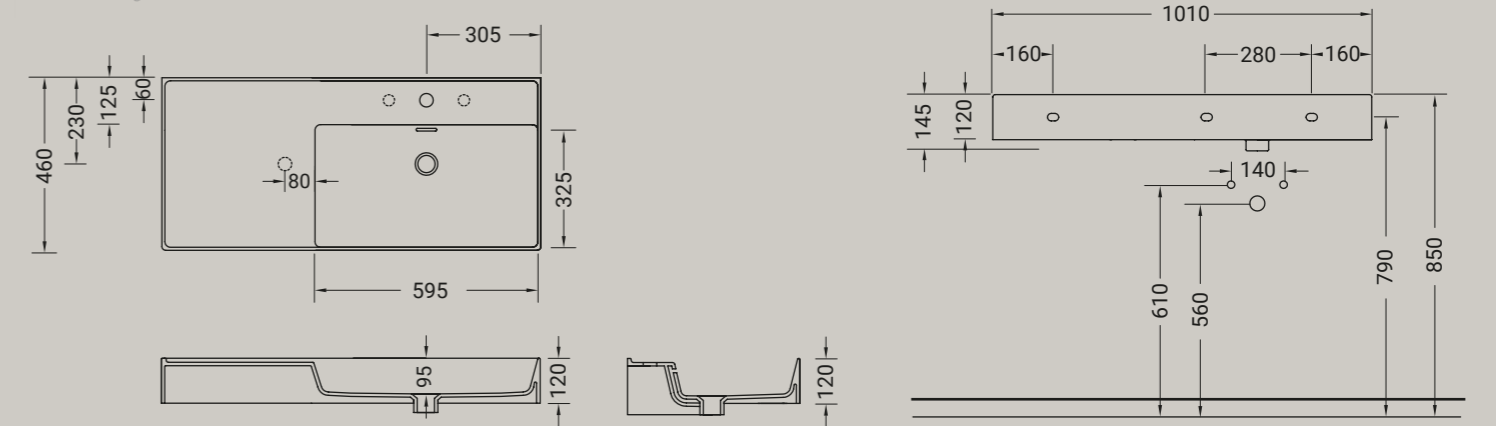

FASTER KIUB

lavabo appoggio/sospeso con piano sx
countertop/wall-hung washbasin with plane sx

Accessori disponibili non inclusi/
Available accessories not included
art.P22 - P82 - P85 - P125

ARTICOLO KI100SX — 26,0 kg | 12 pz pallet Italia | 22 pz pallet Export euro

BIANCO LUCIDO 001 bianco lucido white

COLORI DISPONIBILI

 006 bianco matt white matt	 026 nero matt black matt	 053 grigio matt grey matt	 096 marrone matt brown matt	 052 verde matt green matt	 097 rosa matt pink matt

FASTER KIUB

lavabo appoggio/sospeso
countertop/wall-hung washbasin

Accessori disponibili non inclusi/
Available accessories not included
art.P22 - P82 - P85 - P125

ARTICOLO KI120 — 30,5 kg | 10 pz pallet Italia | 15 pz pallet Export euro

BIANCO LUCIDO 001 bianco lucido white

COLORI DISPONIBILI

 006 bianco matt white matt	 026 nero matt black matt	 053 grigio matt grey matt	 096 marrone matt brown matt	 052 verde matt green matt	 097 rosa matt pink matt