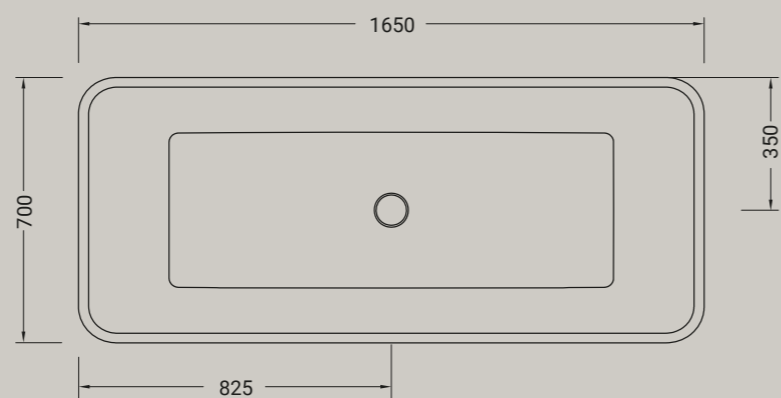

FASTE KIUB

asta laterale porta asciugamano cm 44
wash basin towel holder lateral side cm 44

ARTICOLO KIP44 - LAVABO ESCLUSO / WASHBASIN NOT INCLUDED euro

FASTE KIUB

asta frontale porta asciugamano cm 59
towel holder front side cm 59 for wash
basin K160/K1100DX/K1100SX/K1120/
K1120DV

ARTICOLO KIP59 - LAVABO ESCLUSO / WASHBASIN NOT INCLUDED euro