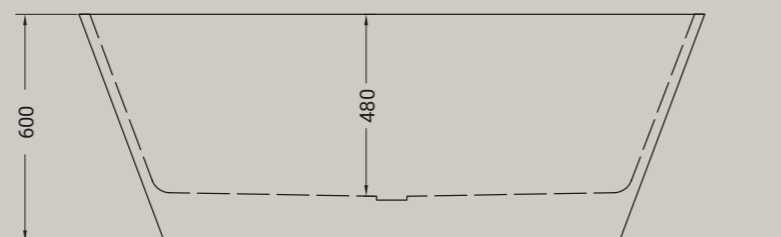

FASTER KIUB

vasca in acrilico bianca lucida
bathtub in acrylic white shine

ARTICOLO KV60 - 68 kg euro

BIANCO LUCIDO

FASTER KIUB

vasca in solid surface bianca
lucida e opaca
bathtub in solid surface white shine
and matt

ARTICOLO FV61L - 170 kg euro

ARTICOLO KV61L

ARTICOLO KV610

FASTE KIUB

asta laterale porta asciugamano cm 44
wash basin towel holder lateral side cm 44

ARTICOLO KIP44 - LAVABO ESCLUSO / WASHBASIN NOT INCLUDED euro

FASTE KIUB

asta frontale porta asciugamano cm 59
towel holder front side cm 59 for wash
basin K160/K1100DX/K1100SX/K1120/
K1120DV

ARTICOLO KIP59 - LAVABO ESCLUSO / WASHBASIN NOT INCLUDED euro