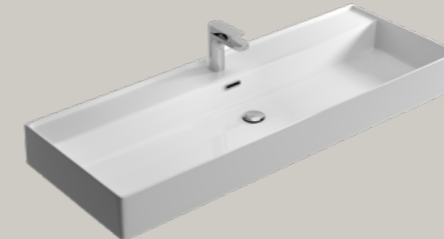

FASTER KIUB

lavabo appoggio/sospeso
countertop/wall-hung washbasin

Accessori disponibili non inclusi/
Available accessories not included
art.P22 - P82 - P85 - P125

ARTICOLO KI120 — 30,5 kg | 10 pz pallet Italia | 15 pz pallet Export euro

BIANCO LUCIDO 001 bianco lucido white

COLORI DISPONIBILI

 006 bianco matt white matt	 026 nero matt black matt	 053 grigio matt grey matt	 096 marrone matt brown matt	 052 verde matt green matt	 097 rosa matt pink matt