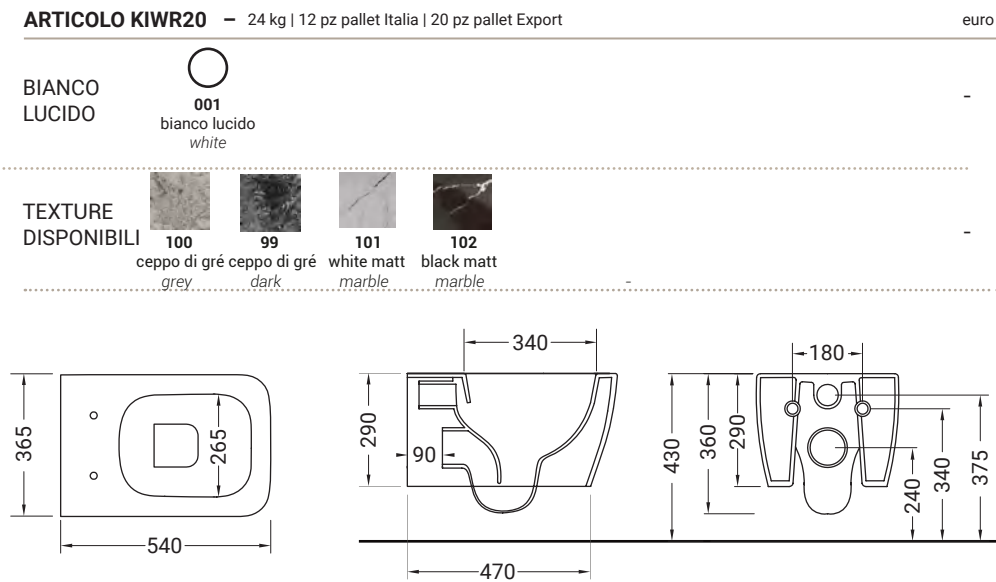

FASTER KIUB

vaso sospeso senza brida + kit fissaggio
wc rimless wall hung + fixing kit