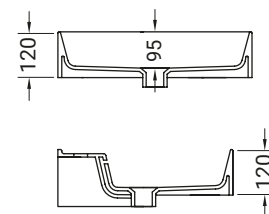

Le finitura e i colori presenti sono indicativi, soggetti a processi di stampa.
The finishings and colours here indicative because subject to printing processes.

FASTER KIUB

lavabo appoggio/sospeso
countertop/wall-hung washbasin

Accessori disponibili non inclusi/
Available accessories not included
art.P22 - P82 - P85 - P125

ARTICOLO KI60		15 kg | 20 pz pallet Italia | 34 pz pallet Export	euro
BIANCO LUCIDO	001 bianco lucido white	-	-
TEXTURE DISPONIBILI	100 ceppo di gré grey, 99 ceppo di gré dark, 101 white matt marble, 102 black matt marble	-	-

FASTER KIUB

lavabo sospeso/appoggio
wash basin wall hung/countertop

Accessori disponibili non inclusi/
Available accessories not included
art.P22 - P82 - P85 - P125

ARTICOLO KI50		14 kg | 20 pz pallet Italia | 34 pz pallet Export	euro
BIANCO LUCIDO	001 bianco lucido white	-	-
TEXTURE DISPONIBILI	100 ceppo di gré grey, 99 ceppo di gré dark, 101 white matt marble, 102 black matt marble	-	-

FASTER KIUB

lavabo appoggio/sospeso
countertop/wall-hung washbasin

Accessori disponibili non inclusi/
Available accessories not included
art.P22 - P82 - P85 - P125

ARTICOLO KI80		21 kg | 14 pz pallet Italia | 25 pz pallet Export	euro
BIANCO LUCIDO	001 bianco lucido white	-	-
TEXTURE DISPONIBILI	100 ceppo di gré grey, 99 ceppo di gré dark, 101 white matt marble, 102 black matt marble	-	-