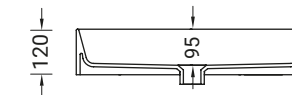

Le finitura e i colori presenti sono indicativi, soggetti a processi di stampa.
The finishings and colours here indicative because subject to printing processes.

FASTER KIUB

lavabo appoggio/sospeso
countertop/wall-hung washbasin

Accessori disponibili non inclusi/
Available accessories not included
art.P22 - P82 - P85 - P125

ARTICOLO KI60		15 kg | 20 pz pallet Italia | 34 pz pallet Export	euro
BIANCO LUCIDO	001 bianco lucido white	-	-
TEXTURE DISPONIBILI	100 ceppo di gré grey, 99 ceppo di gré dark, 101 white matt marble, 102 black matt marble	-	-

FASTER KIUB

lavabo sospeso/appoggio
wash basin wall hung/countertop

Accessori disponibili non inclusi/
Available accessories not included
art.P22 - P82 - P85 - P125

ARTICOLO KI50		14 kg | 20 pz pallet Italia | 34 pz pallet Export	euro
BIANCO LUCIDO	001 bianco lucido white	-	-
TEXTURE DISPONIBILI	100 ceppo di gré grey, 99 ceppo di gré dark, 101 white matt marble, 102 black matt marble	-	-

FASTER KIUB

lavabo appoggio/sospeso
countertop/wall-hung washbasin

Accessori disponibili non inclusi/
Available accessories not included
art.P22 - P82 - P85 - P125

ARTICOLO KI80		21 kg | 14 pz pallet Italia | 25 pz pallet Export	euro
BIANCO LUCIDO	001 bianco lucido white	-	-
TEXTURE DISPONIBILI	100 ceppo di gré grey, 99 ceppo di gré dark, 101 white matt marble, 102 black matt marble	-	-