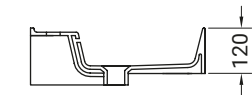

Le finitura e i colori presenti sono indicativi, soggetti a processi di stampa.
The finishings and colours here indicative because subject to printing processes.

FASTER KIUB

lavabo appoggio/sospeso
countertop/wall-hung washbasin

Accessori disponibili non inclusi/
Available accessories not included
art.P22 - P82 - P85 - P125

ARTICOLO KI60		15 kg | 20 pz pallet Italia | 34 pz pallet Export	euro
BIANCO LUCIDO	001 bianco lucido white	-	-
TEXTURE DISPONIBILI	100 ceppo di gré grey, 99 ceppo di gré dark, 101 white matt marble, 102 black matt marble	-	-

FASTER KIUB

lavabo sospeso/appoggio
wash basin wall hung/countertop

Accessori disponibili non inclusi/
Available accessories not included
art.P22 - P82 - P85 - P125

ARTICOLO KI50		14 kg | 20 pz pallet Italia | 34 pz pallet Export	euro
BIANCO LUCIDO	001 bianco lucido white	-	-
TEXTURE DISPONIBILI	100 ceppo di gré grey, 99 ceppo di gré dark, 101 white matt marble, 102 black matt marble	-	-

FASTER KIUB

lavabo appoggio/sospeso
countertop/wall-hung washbasin

Accessori disponibili non inclusi/
Available accessories not included
art.P22 - P82 - P85 - P125

ARTICOLO KI80		21 kg | 14 pz pallet Italia | 25 pz pallet Export	euro
BIANCO LUCIDO	001 bianco lucido white	-	-
TEXTURE DISPONIBILI	100 ceppo di gré grey, 99 ceppo di gré dark, 101 white matt marble, 102 black matt marble	-	-