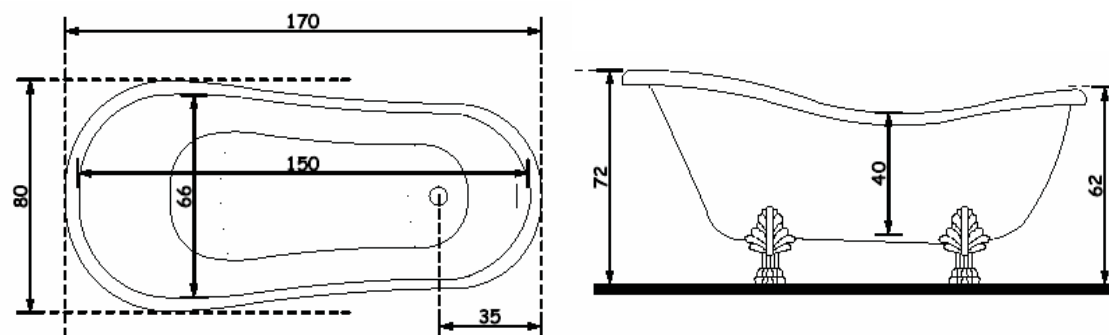

ELLADE

Vasca in vetroresina completa di piedini e colonna di scarico
Fiberglass bathtub, legs and column discharge included

140005801 - D60 Finitura bianca -
White legs and column discharge included;

140005901 - D61 Finitura cromo -
Chrome legs and column discharge included;

140007201 - D62 Finitura bronzo -
Bronze legs and column discharge included;

140007301 - D63 Finitura oro -
Gold legs and column discharge included.

Scarico vasca 1" ½ - 1" ½ drain

SC: Scarico a
terra - *Grounded
drain*