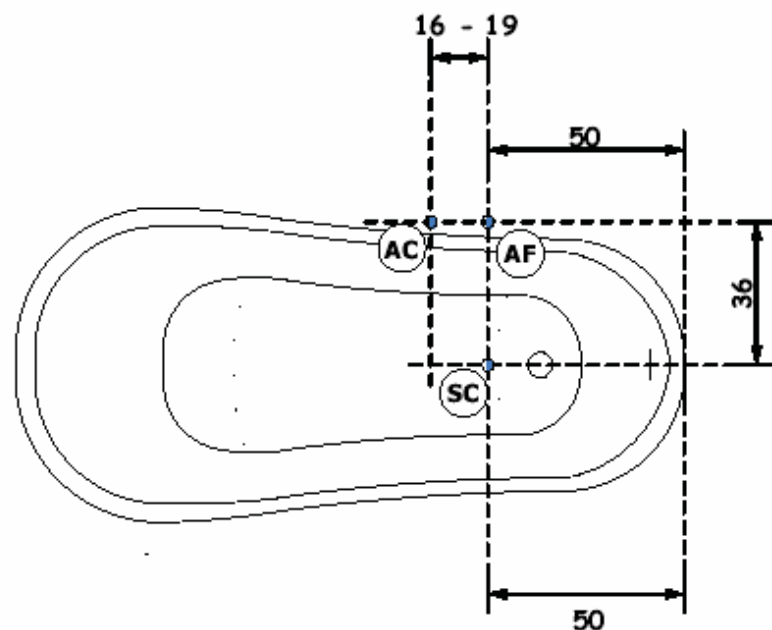

Le quote allaccio acqua sono indicative in quanto si riferiscono alla rubinetteria di seguito fotografata.

A B

A monte dell'impianto idraulico si consiglia di installare dei rubinetti filtro.
L'azienda declina problemi derivanti dalla mancata installazione dei suddetti.

Allaccio acqua calda nel caso di vasca provvista di rubinetteria

Hot water connection should the bathtub be fitted with taps

Allaccio acqua fredda nel caso di vasca provvista di rubinetteria

Cold water connection should the bathtub be fitted with taps