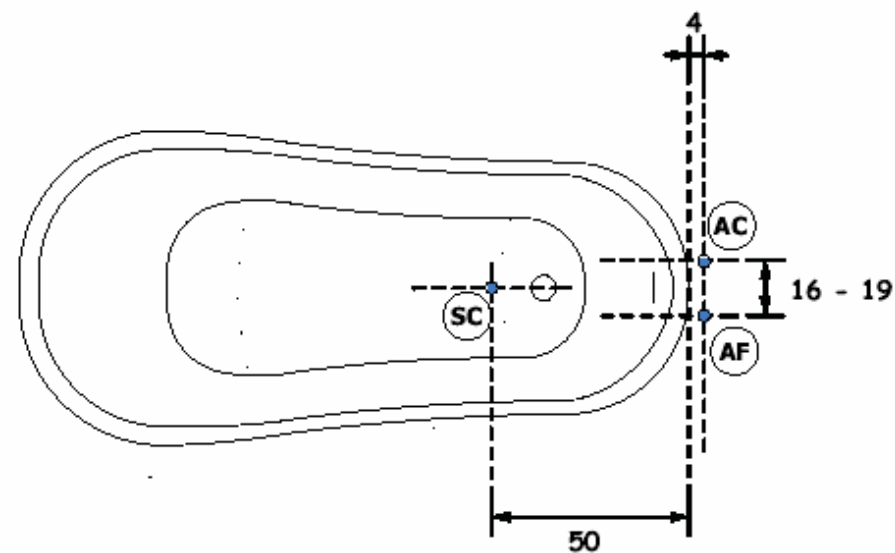

Le quote allaccio acqua sono indicative in quanto si riferiscono alla rubinetteria di seguito fotografata.

A B

A monte dell'impianto idraulico si consiglia di installare dei rubinetti filtro.
L'azienda declina problemi derivanti dalla mancata installazione dei suddetti.

Allaccio acqua calda nel caso di vasca provvista di rubinetteria

Hot water connection should the bathtub be fitted with taps

Allaccio acqua fredda nel caso di vasca provvista di rubinetteria

Cold water connection should the bathtub be fitted with taps