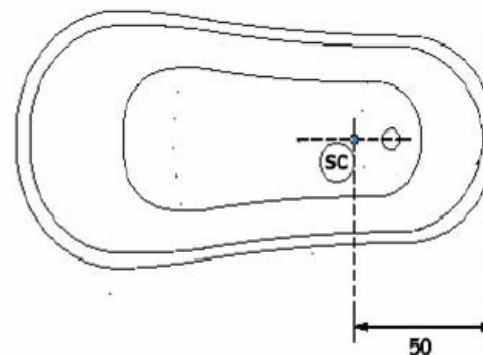

ELLADE

Vasca in vetroresina completa di piedini e colonna di scarico
Fiberglass bathtub, legs and column discharge included

140005801 - D60 Finitura bianca -
White legs and column discharge included;

140005901 - D61 Finitura cromo -
Chrome legs and column discharge included;

140007201 - D62 Finitura bronzo -
Bronze legs and column discharge included;

140007301 - D63 Finitura oro -
Gold legs and column discharge included.

Scarico vasca 1" ½ - 1" ½ drain

SC: Scarico a
terra - *Grounded
drain*