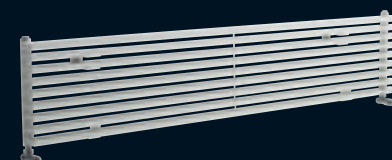

PARALLEL HORIZONTAL

Designer Radiator White
HLW90 BRAC011 **£365**
Output: 5302 Btu/hr
H342 x W1800mm
Ral number: 9016