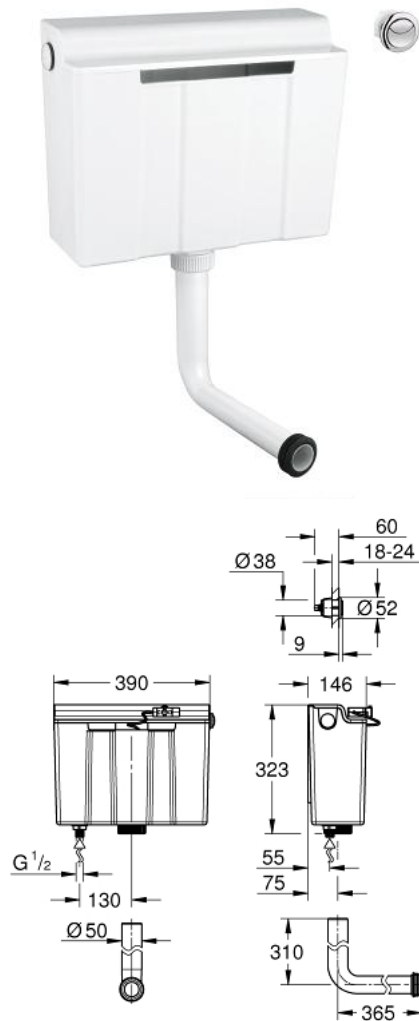

39 053 000 Flushing cistern solo Concealed flushing cistern

https://www.grohe.co.uk/en_gb/flushing-cistern-solo-concealed-flushing-cistern-39053000.html

- 6 l / 3 l
- Dual Flush
- water supply from bottom
- min. recommended pressure 0.2 bar
- mechanical round push button actuation Ø 50 mm with Eco button
- mechanical actuation from front, top, left or right
- for walls 18 -24 mm thickness
- bowden cable 0.5 m length
- for more flexibility in push button position
- fixing brackets
- flush pipe
- WC inlet connector
- GROHE StarLight chrome finish
- GROHE EcoJoy technology for less water and perfect flow