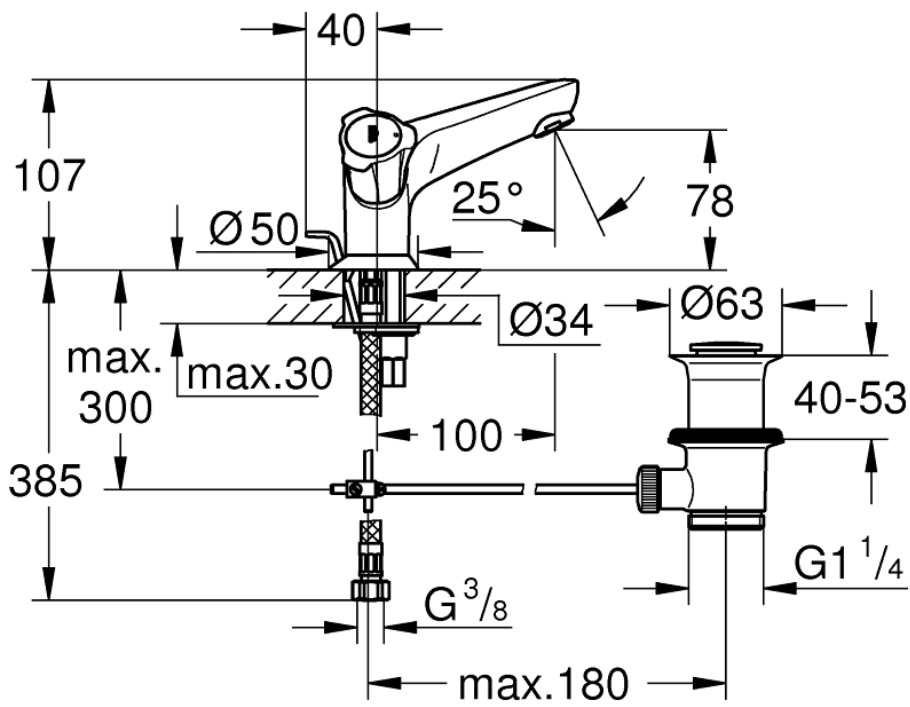

Mono Basin Mixer with Pop-up Waste - Extra Small

Luxury Bathroom Solutions