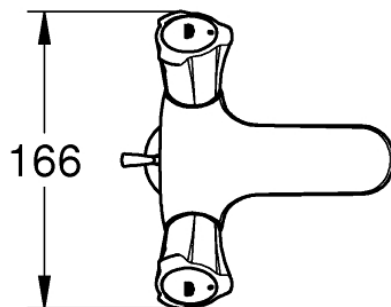

Mono Basin Mixer with Pop-up Waste - Extra Small

Luxury Bathroom Solutions