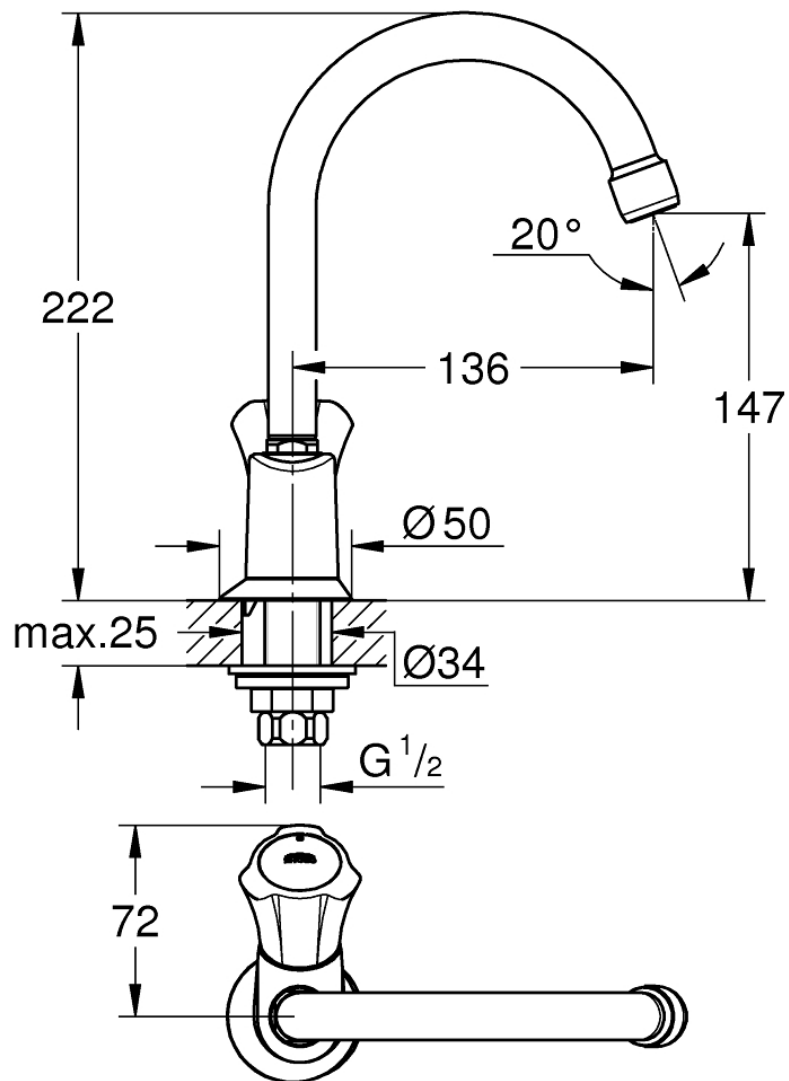

Mono Basin Pillar Tap with Swivel Spout - Tall

Luxury Bathroom Solutions