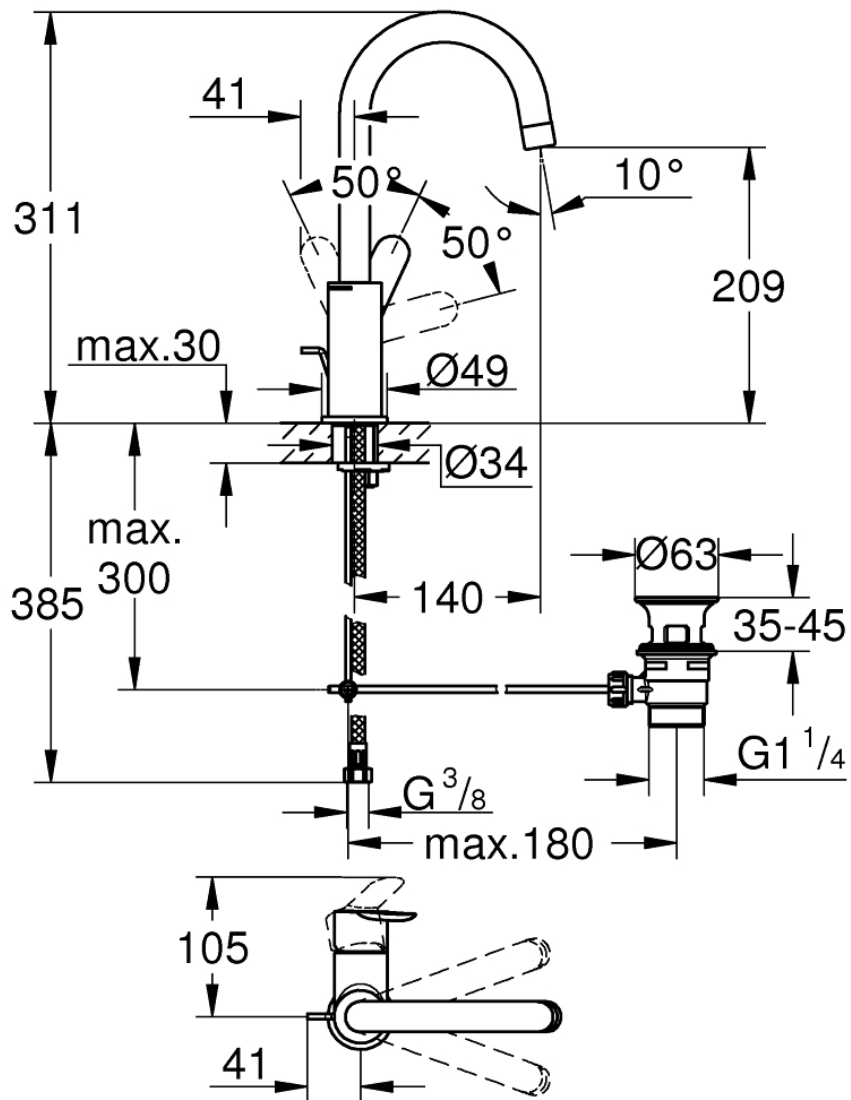

Mono Basin Mixer with Pop-up Waste & Single Lever - Tall

Luxury Bathroom Solutions