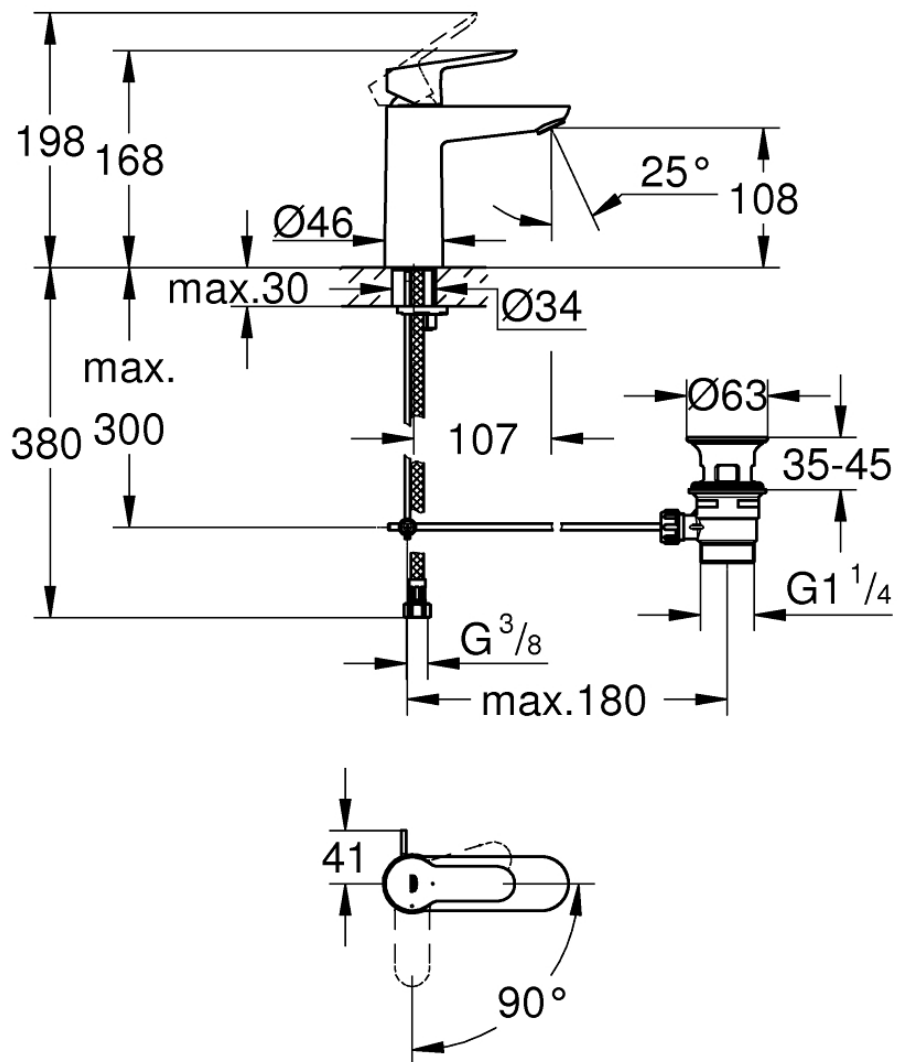

Mono Basin Mixer with Pop-up Waste - Longlife ES

Luxury Bathroom Solutions