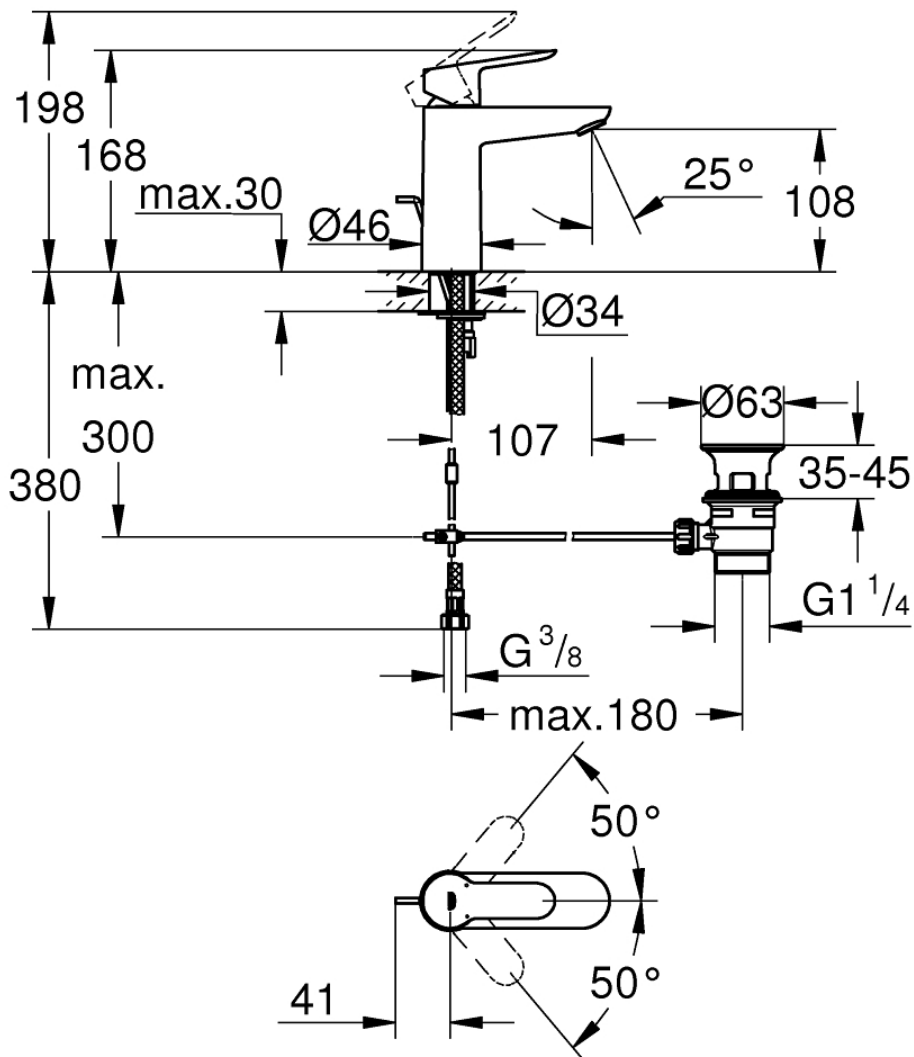

Mono Basin Mixer with Pop-up Waste

Luxury Bathroom Solutions