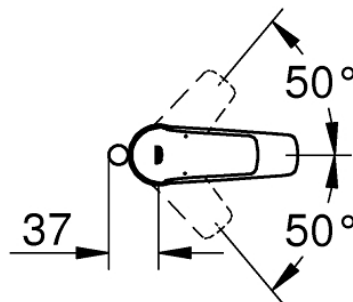

Mono Basin Mixer with Pop-up Waste - Small

Luxury Bathroom Solutions