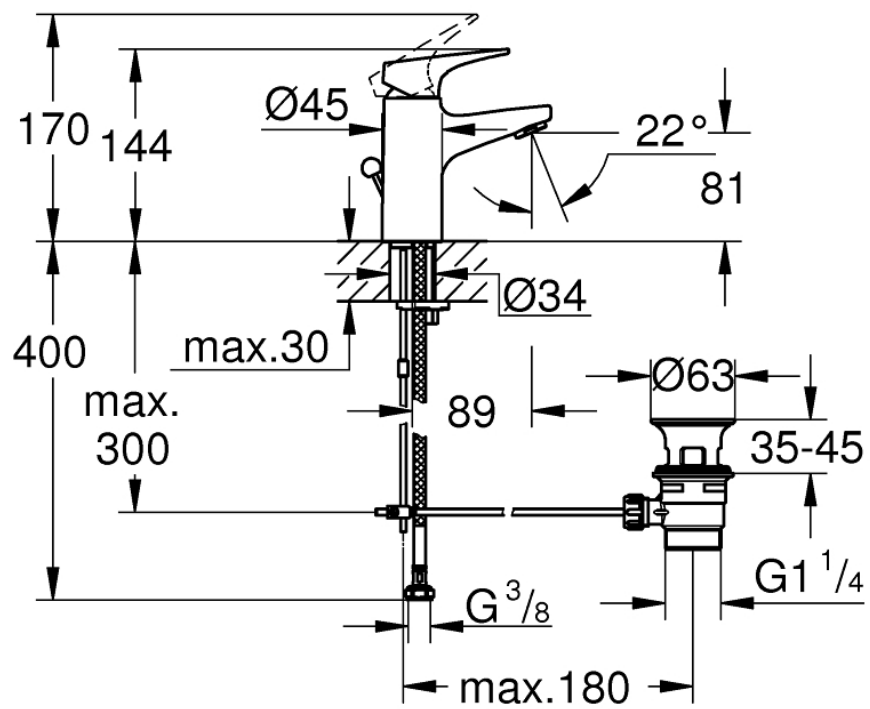

Mono Basin Mixer with Pop-up Waste - Small

Luxury Bathroom Solutions