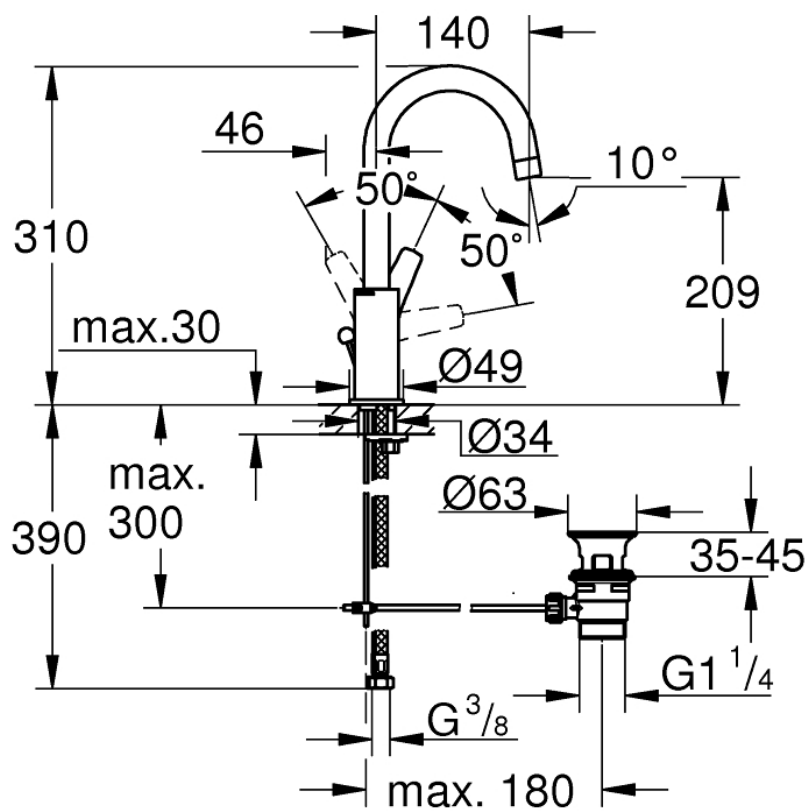

Mono Basin Mixer with Pop-up Waste & Single Lever - Tall

Luxury Bathroom Solutions