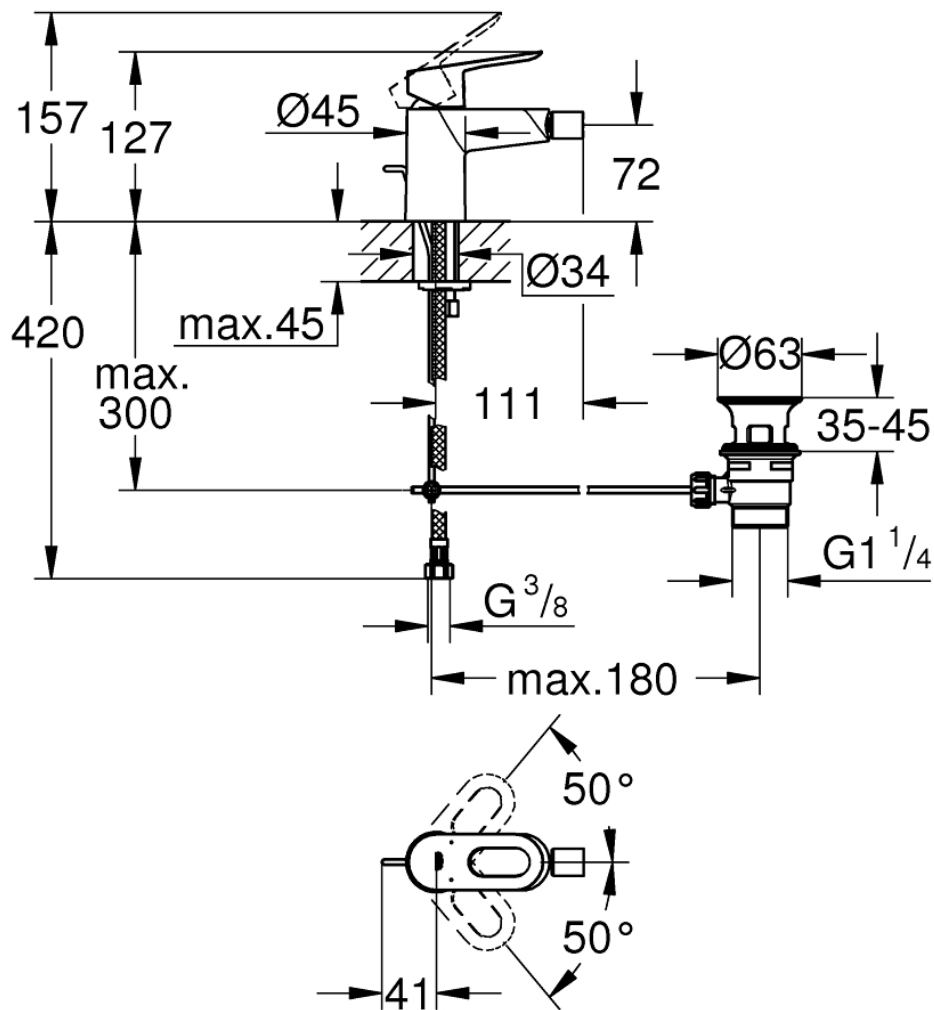

Mono Bidet Mixer with Pop-up Waste

Luxury Bathroom Solutions

GROHE
ENJOY WATER®