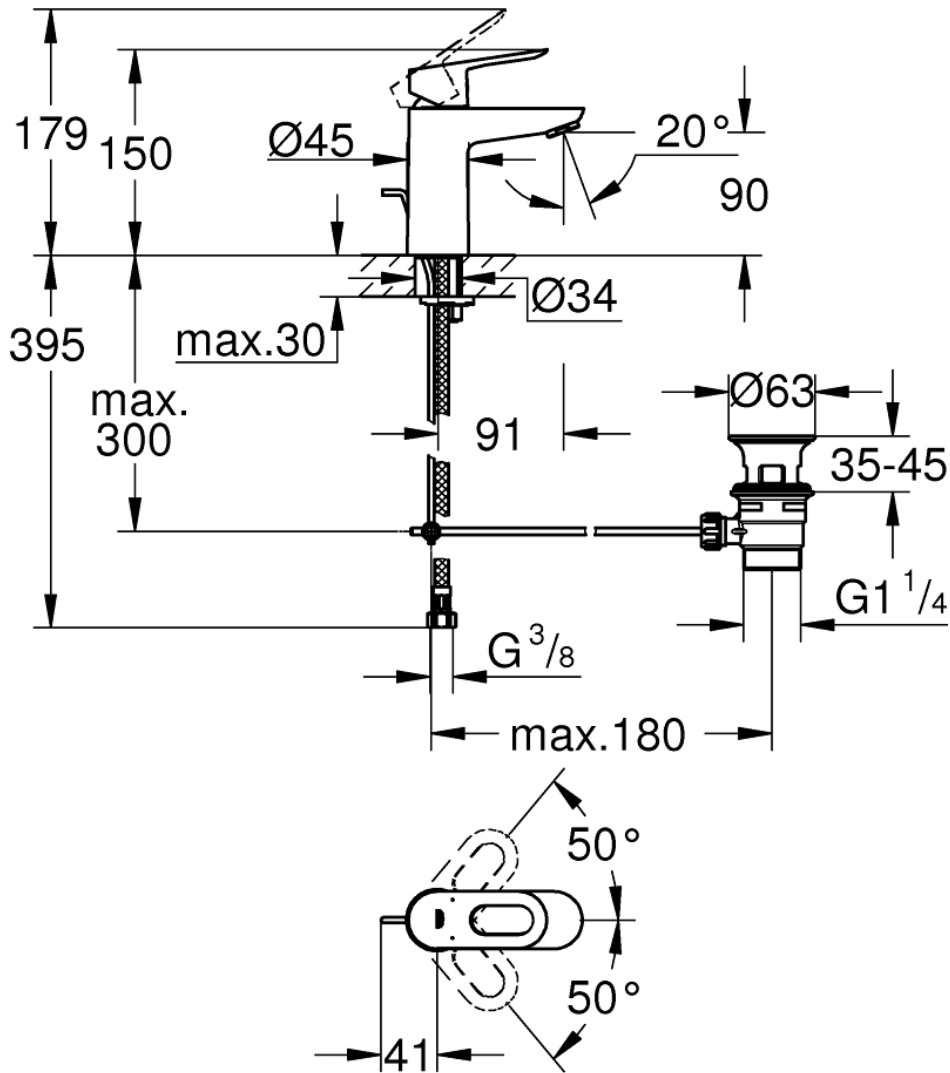

Mono Basin Mixer with Pop-up Waste - Small

Luxury Bathroom Solutions