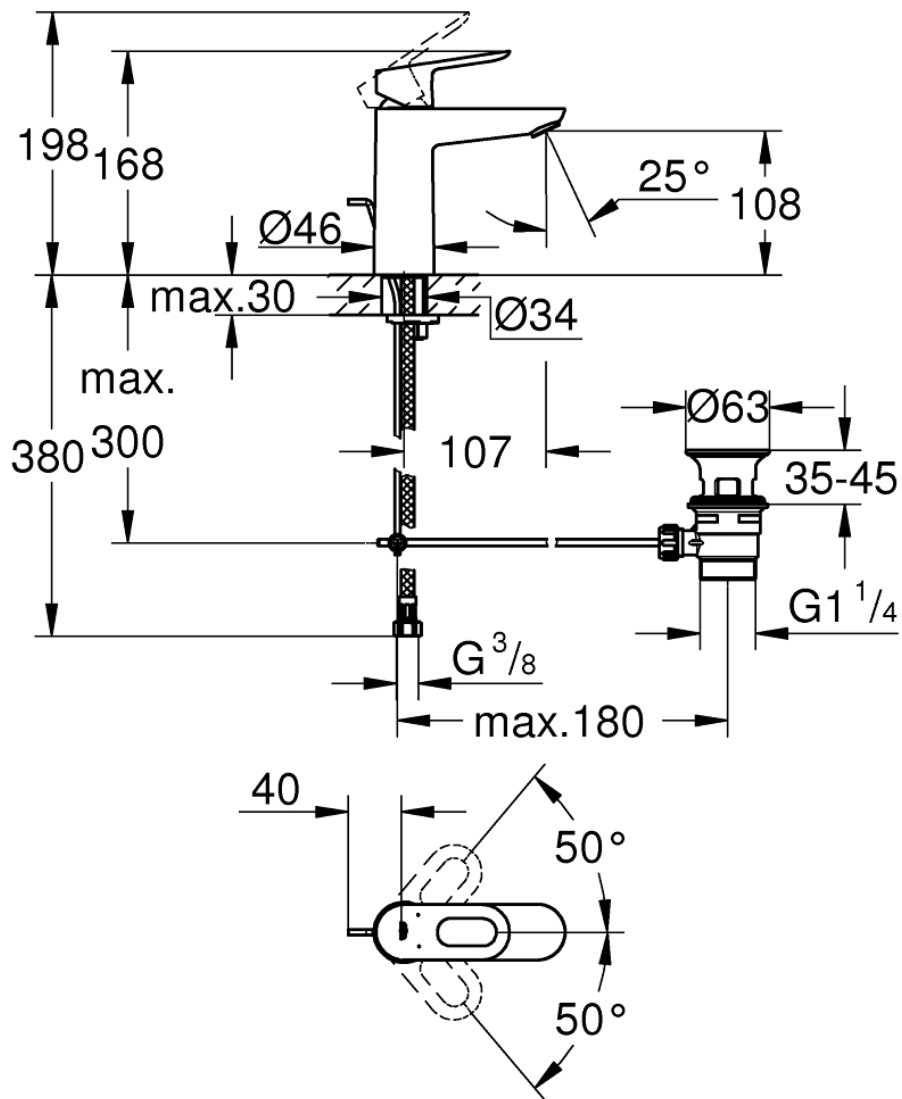

Mono Basin Mixer with Pop-up Waste

Luxury Bathroom Solutions