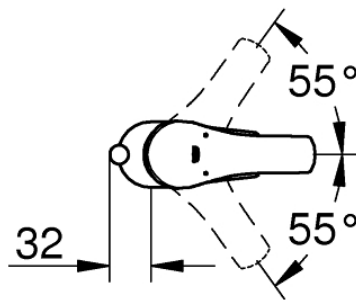

Mono Bidet Mixer with Pop-up Waste - Mini

Luxury Bathroom Solutions