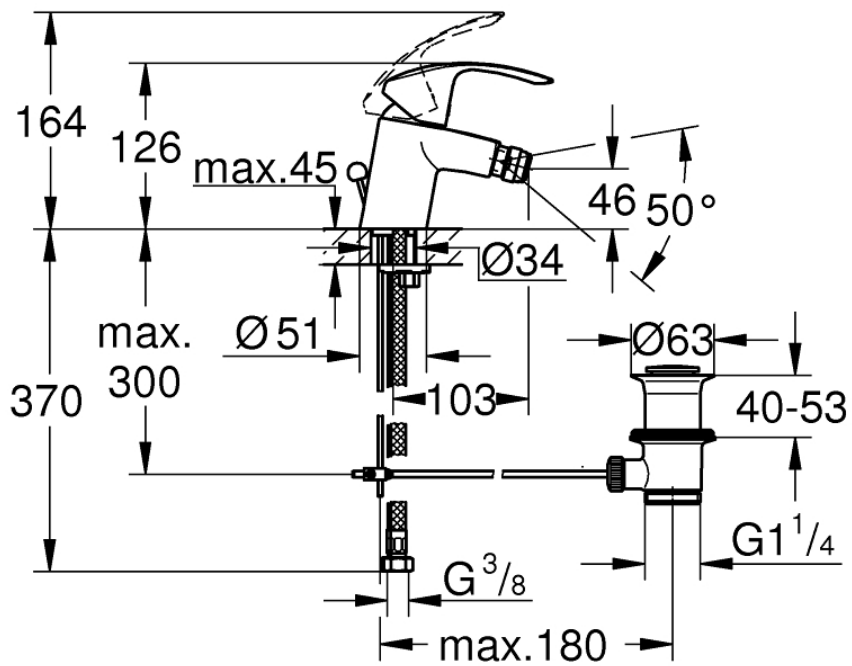

Mono Bidet Mixer with Pop-up Waste - Mini

Luxury Bathroom Solutions