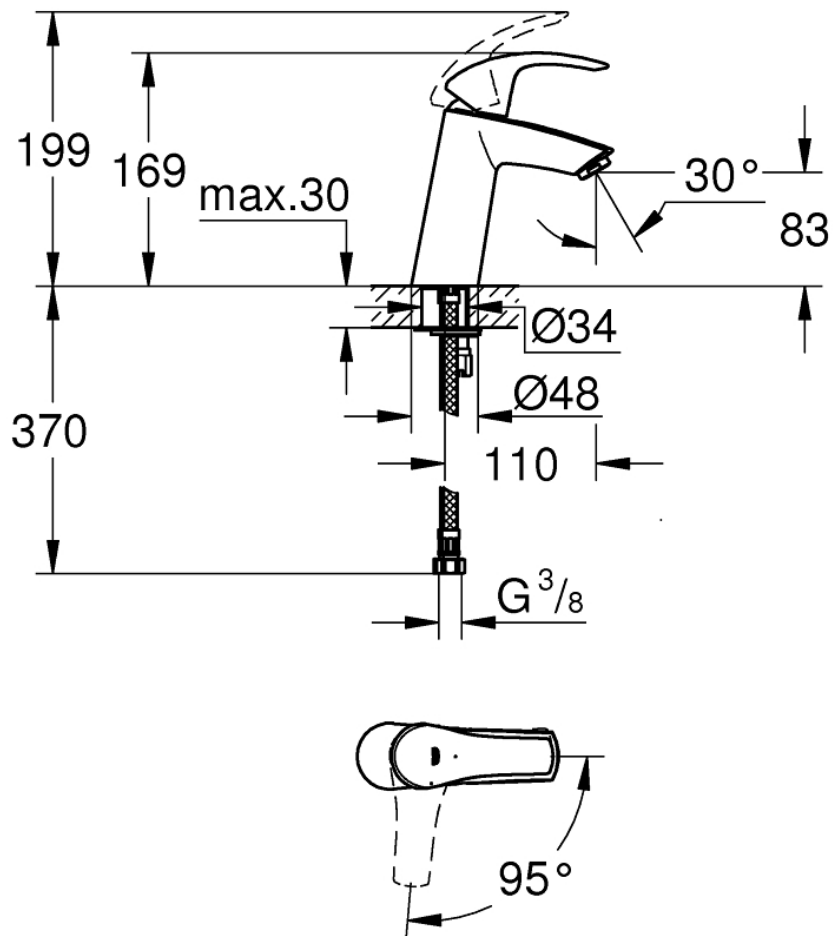

Mono Basin Mixer with Smooth Body - SilkMove ES

Luxury Bathroom Solutions