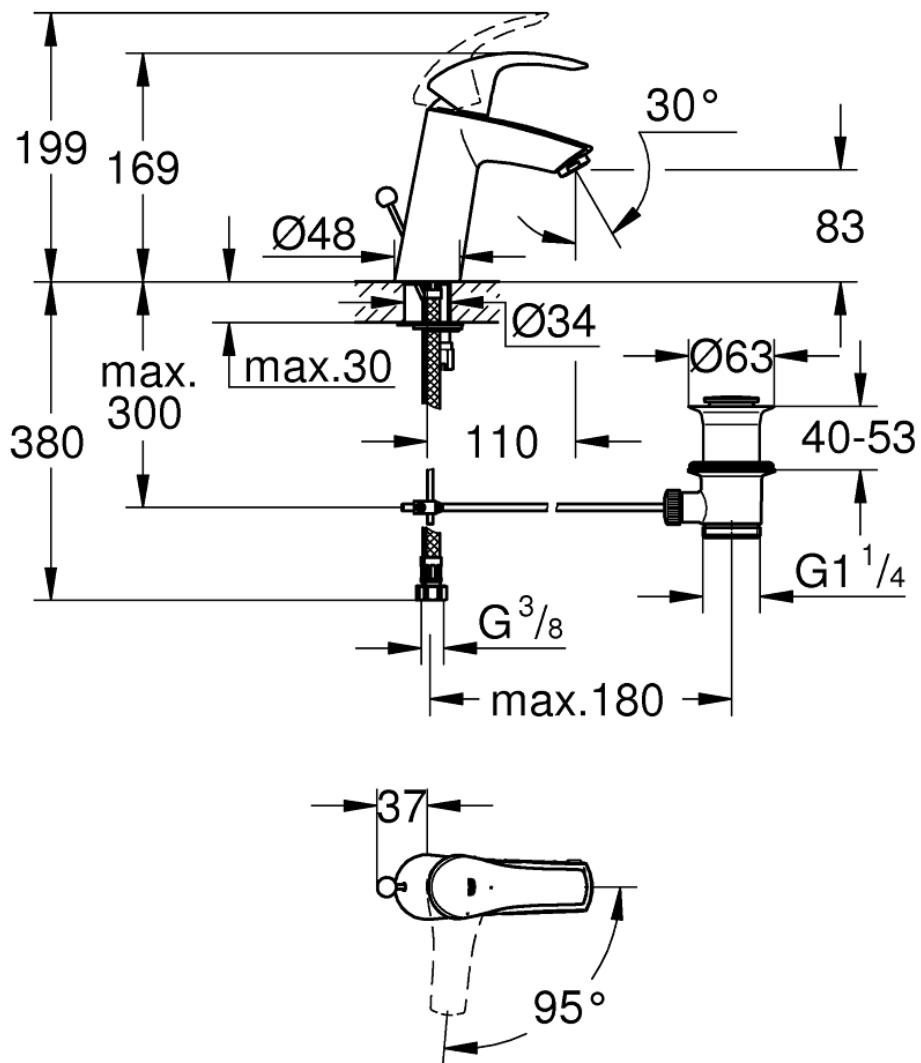

Mono Basin Mixer with Pop-up Waste - SilkMove ES

Luxury Bathroom Solutions