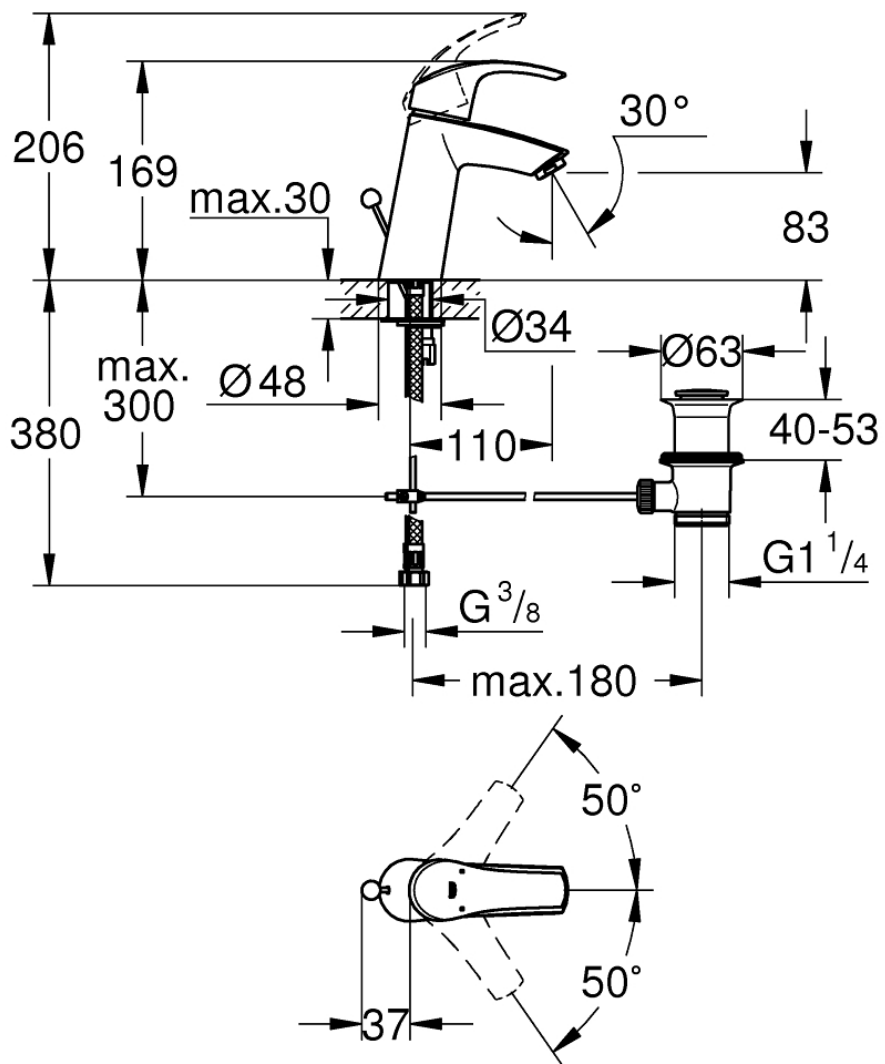

Mono Basin Mixer with Pop-up Waste

Luxury Bathroom Solutions