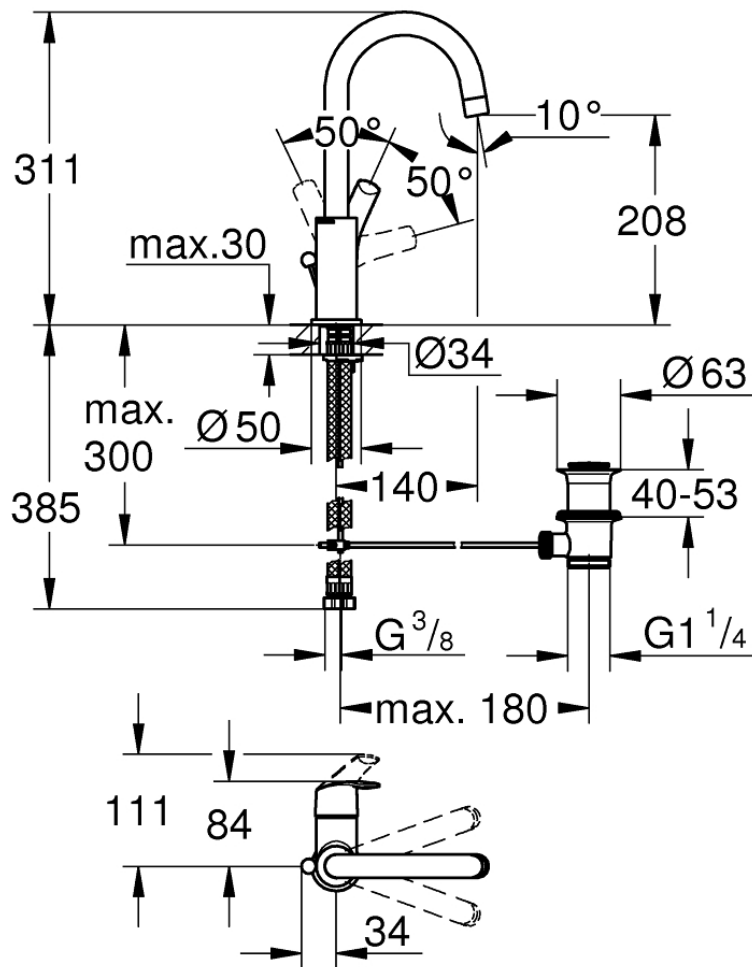

Mono Basin Mixer with Pop-up Waste and Single Lever - Tall

Luxury Bathroom Solutions