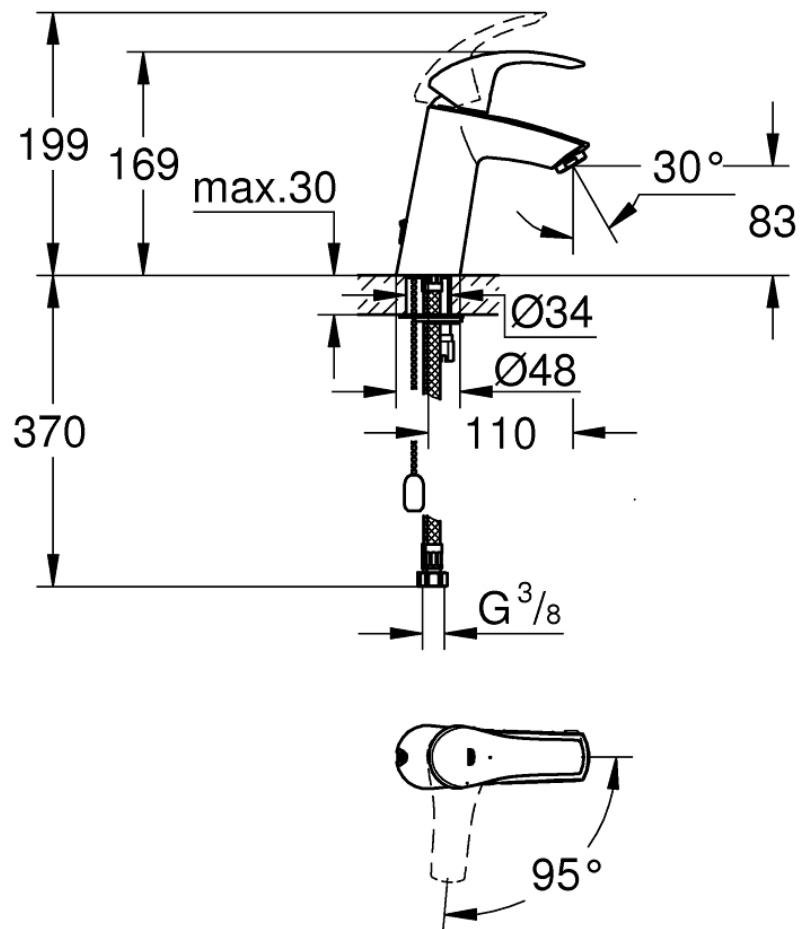

Mono Basin Mixer with Retractable Chain - SilkMove ES

Luxury Bathroom Solutions