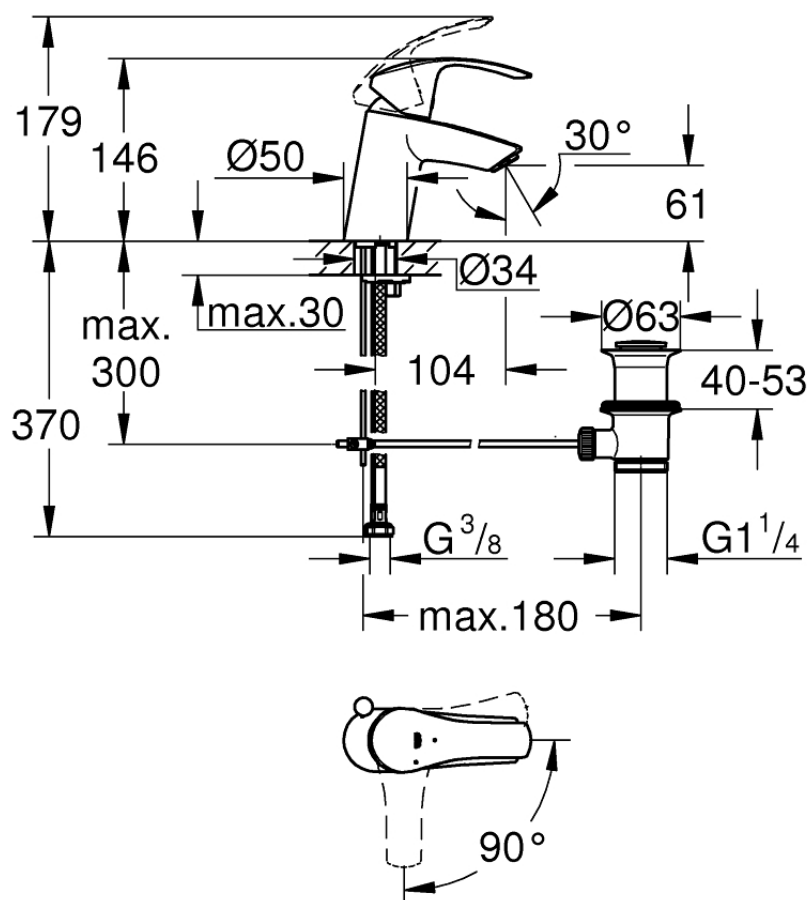

Mono Basin Mixer with Pop-up Waste - Mini - SilkMove ES

Luxury Bathroom Solutions