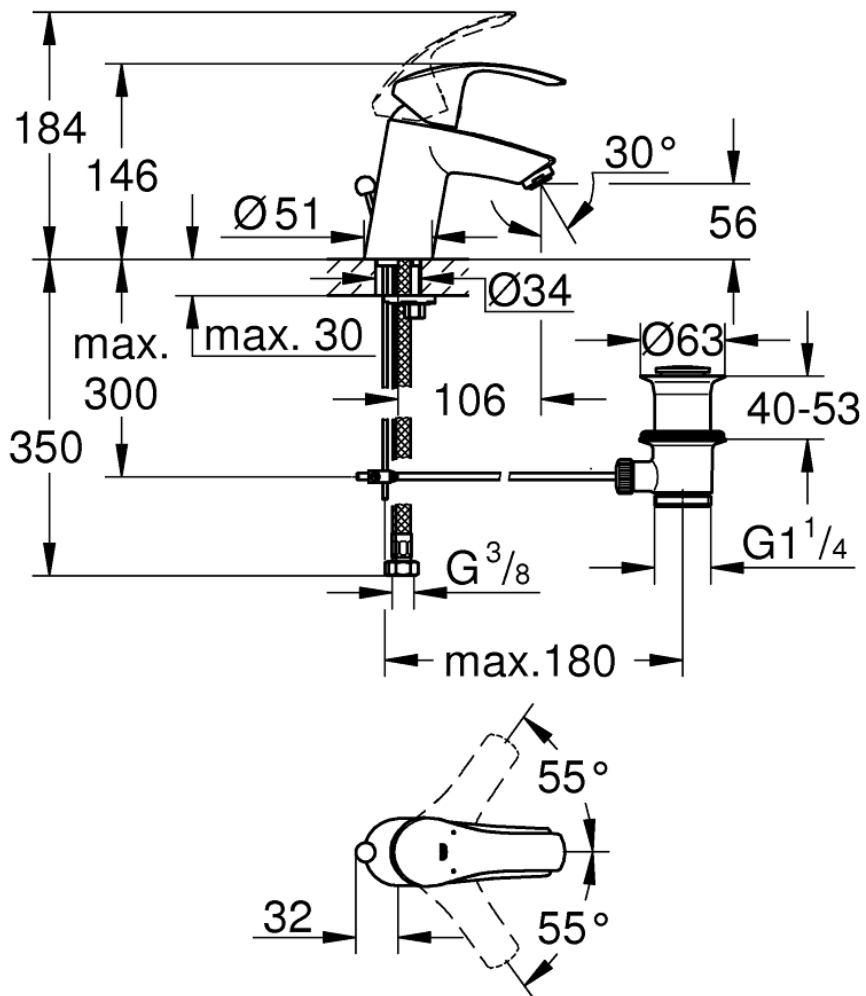

# Mono Basin Mixer with Pop-up Waste - Low Pressure - Small

Luxury Bathroom Solutions