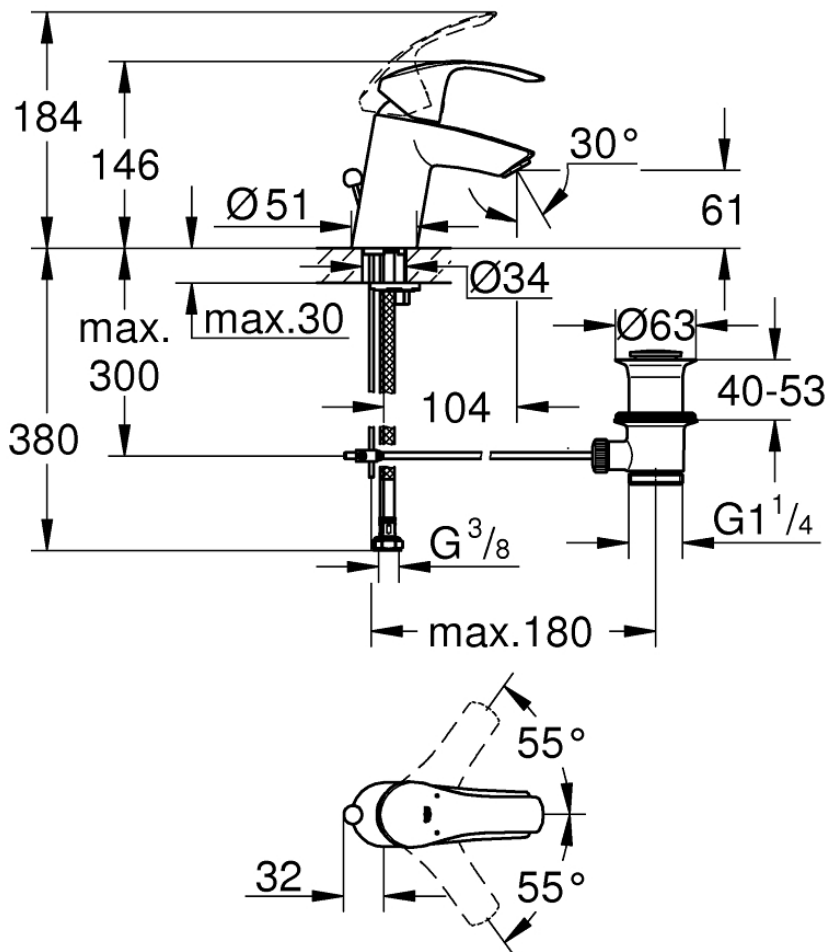

Mono Basin Mixer with Pop-up Waste - Mini

Luxury Bathroom Solutions