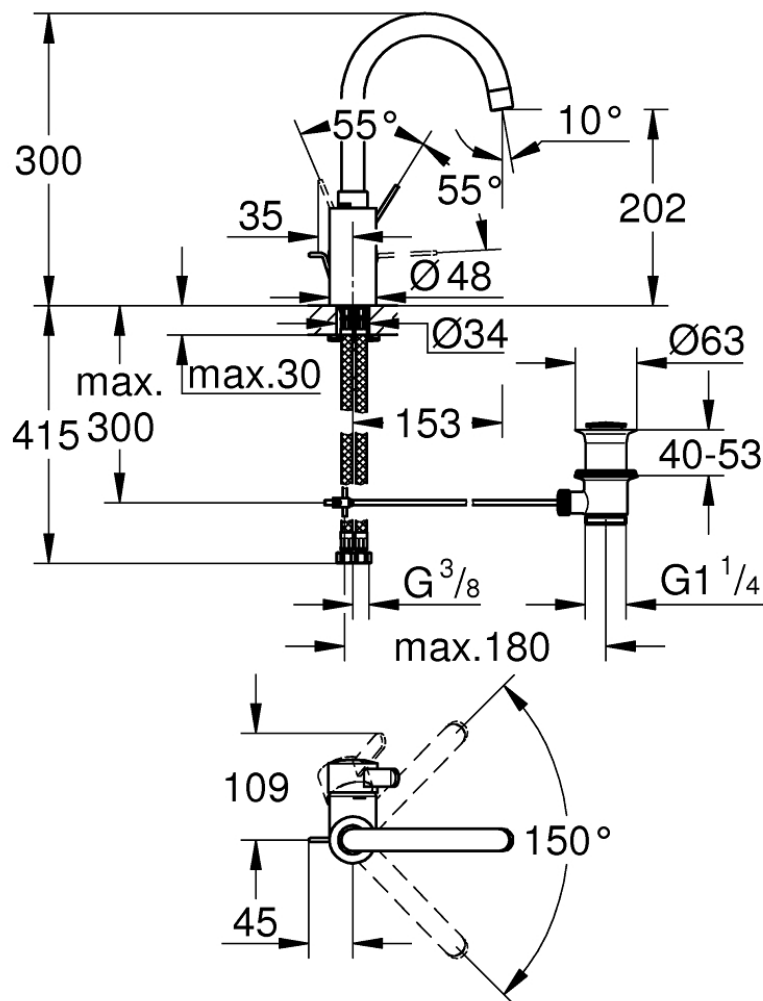

Mono Basin Mixer with Pop-up Waste - High Spout- Tall

Luxury Bathroom Solutions