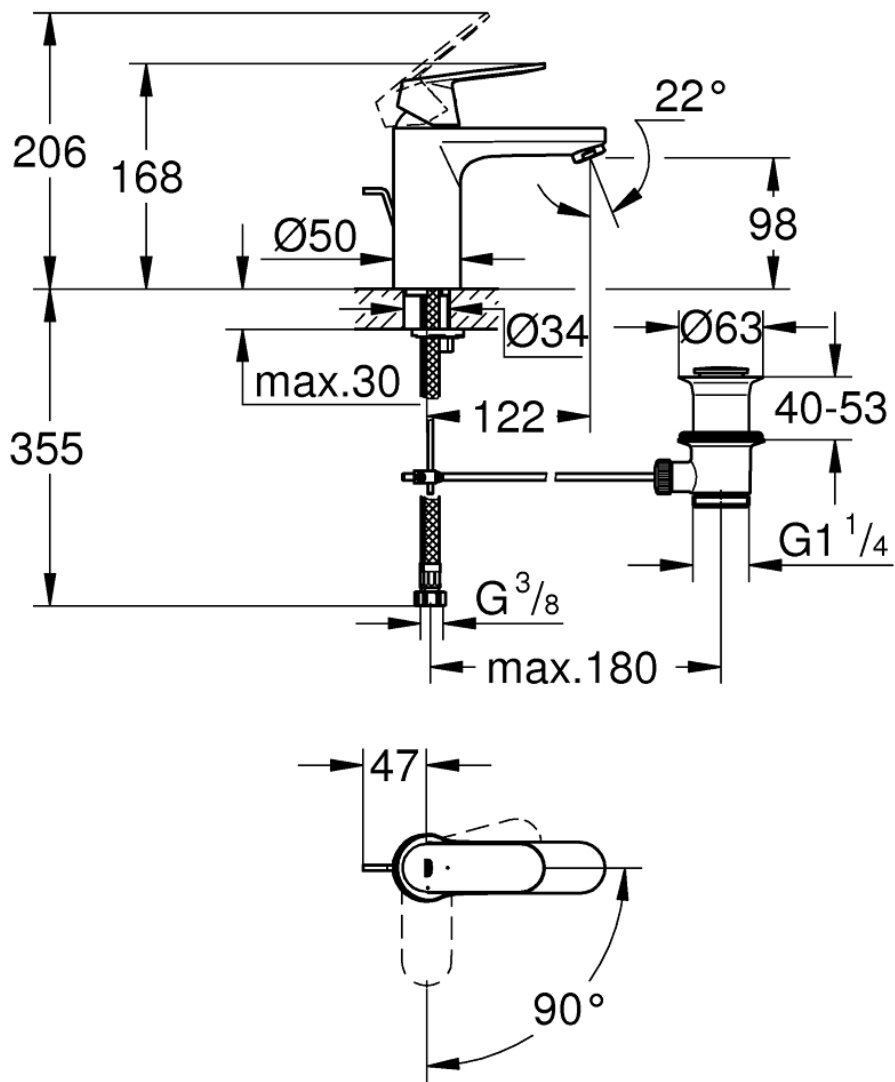

Mono Basin Mixer with Smooth Body - SilkMove ES

Luxury Bathroom Solutions