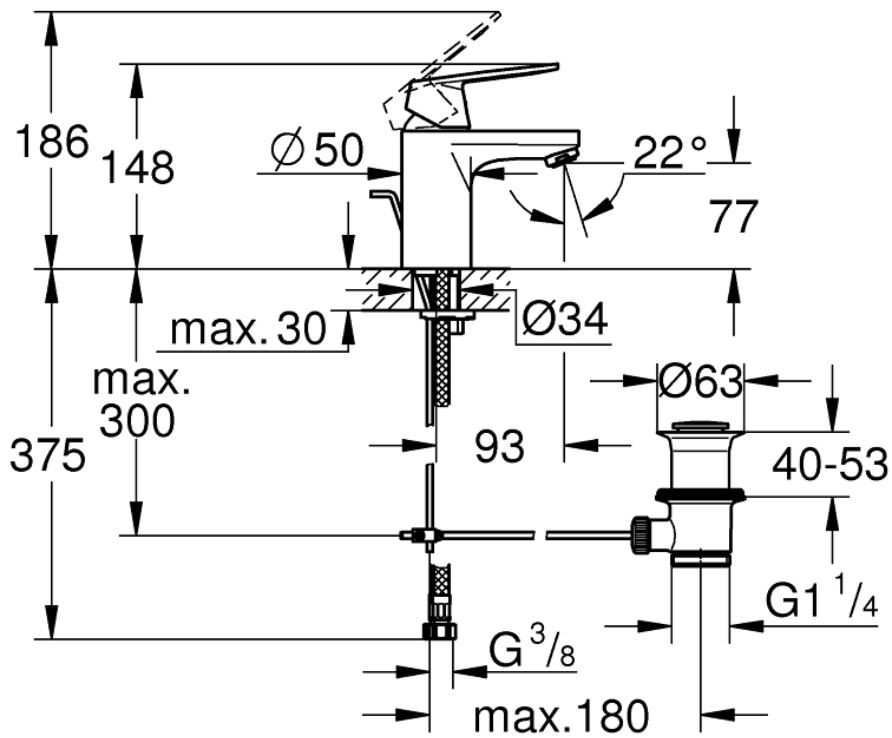

# Mono Basin Mixer with Pop-up Waste - Small

Luxury Bathroom Solutions