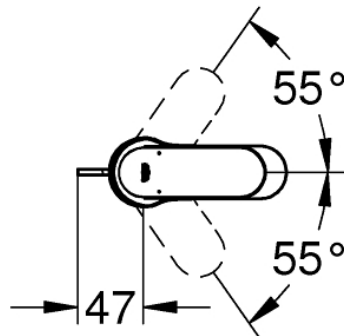

# Mono Basin Mixer with Pop-up Waste - Small

Luxury Bathroom Solutions