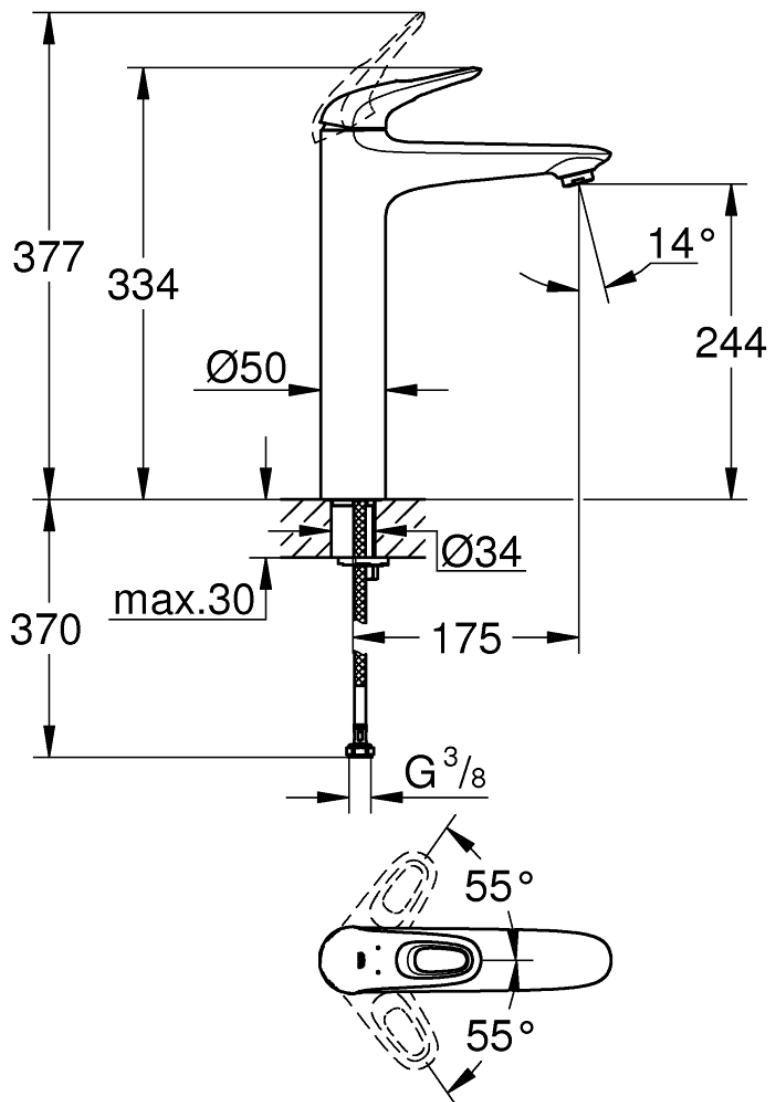

Basin Mixer with Smooth Body - Extra Tall

Luxury Bathroom Solutions