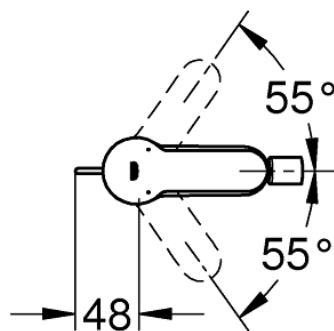

Mono Bidet Mixer with Pop-Up Waste - Mini

Luxury Bathroom Solutions