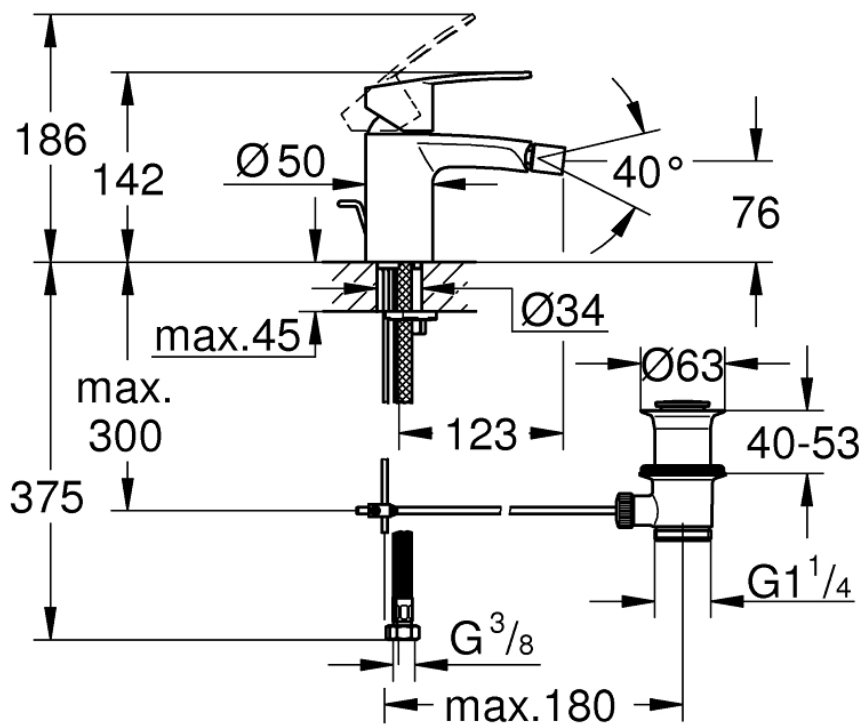

Mono Bidet Mixer with Pop-Up Waste - Mini

Luxury Bathroom Solutions