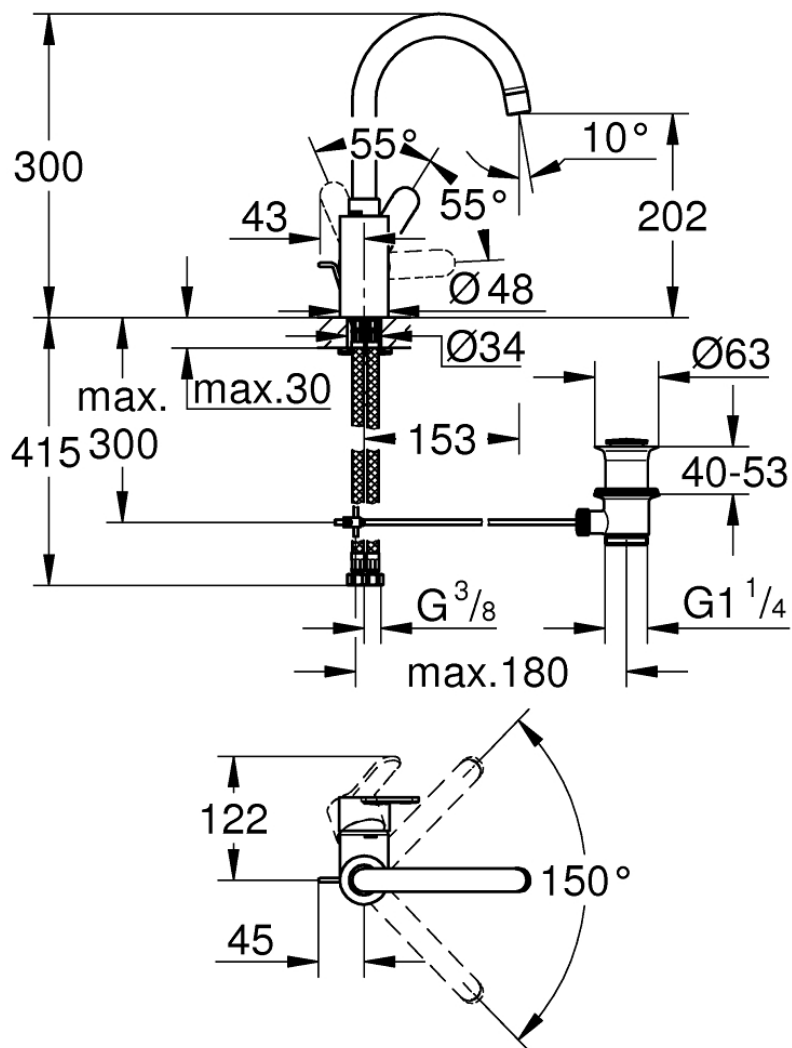

# Mono Basin Mixer with Pop-Up Waste & High Spout - Tall

Luxury Bathroom Solutions