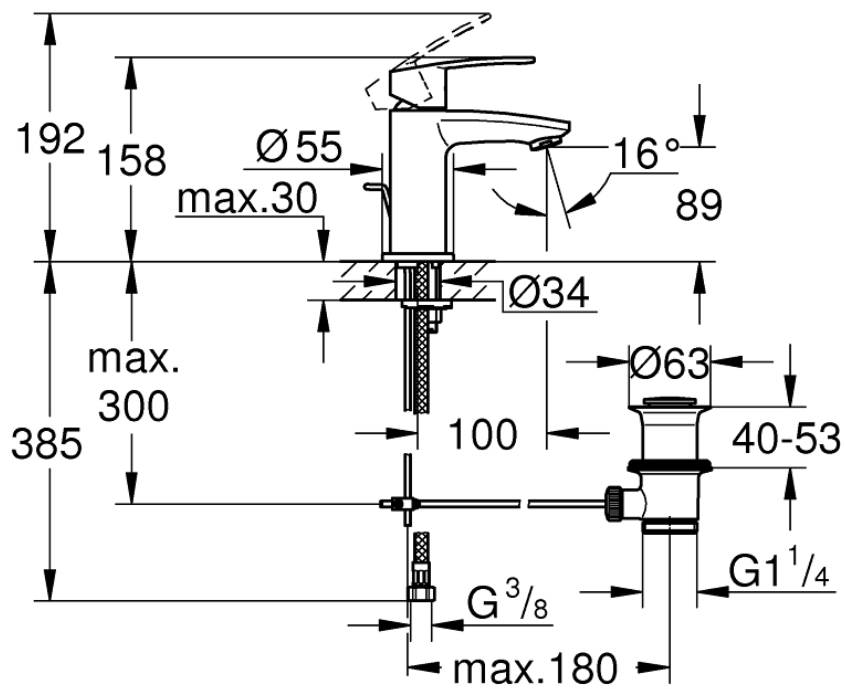

Mono Basin Mixer with Pop-Up Waste - Mini

Luxury Bathroom Solutions