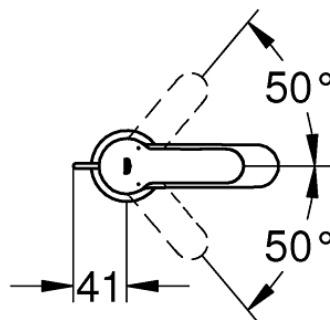

Mono Basin Mixer with Pop-Up Waste - Mini

Luxury Bathroom Solutions