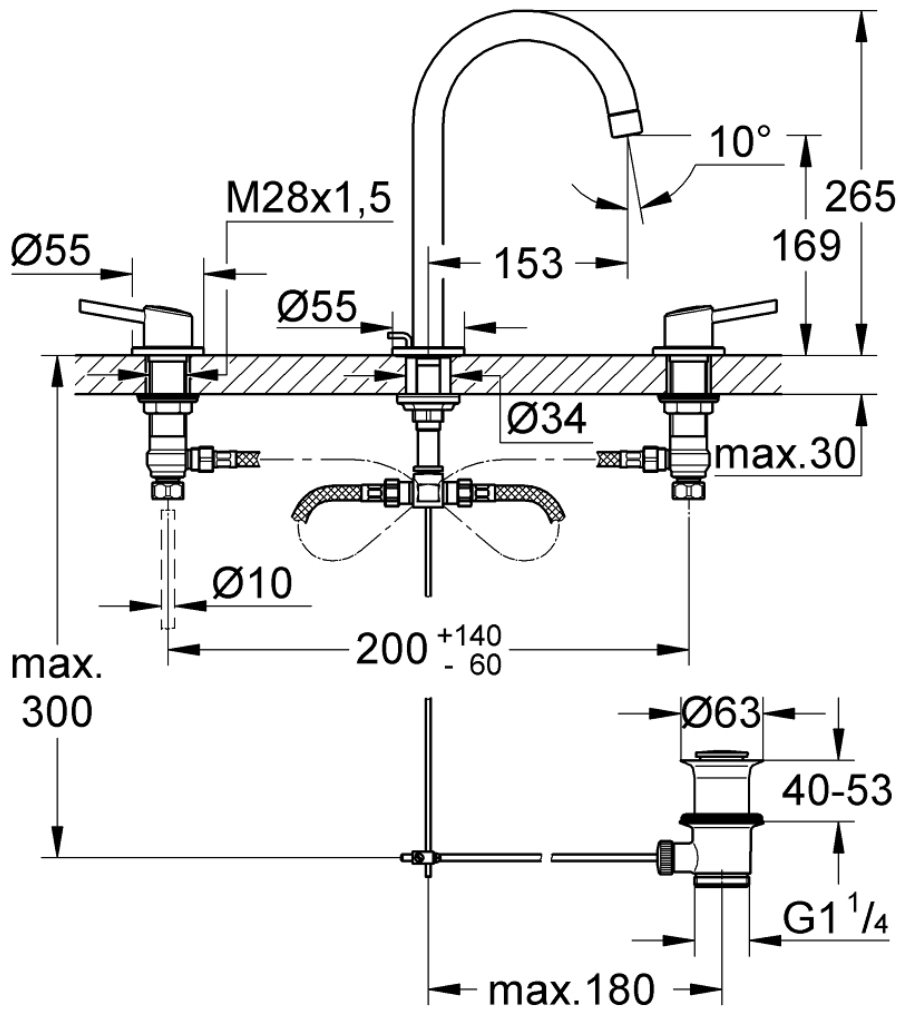

3 Hole Basin Mixer - Tall

Luxury Bathroom Solutions