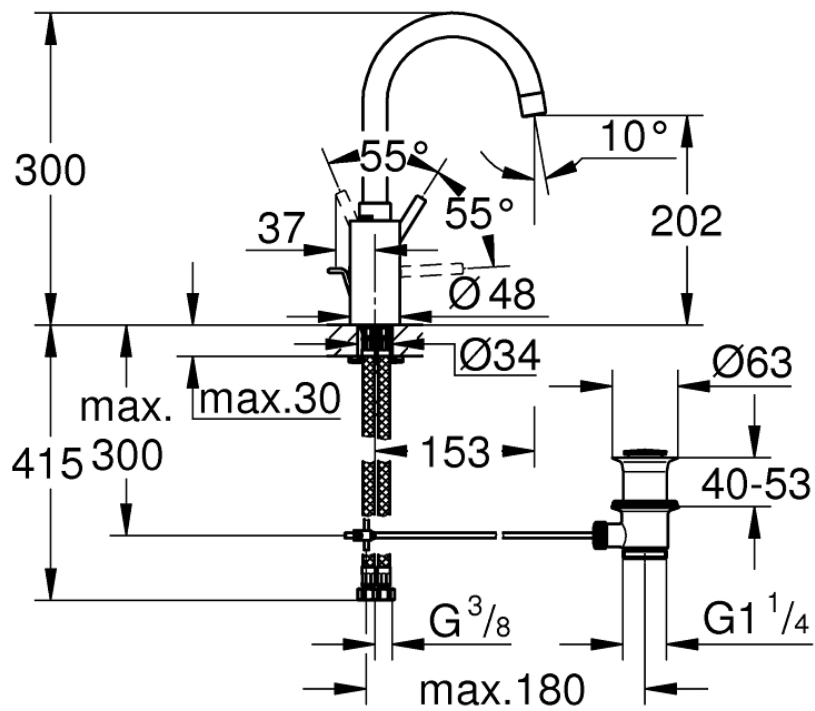

Mono Basin Mixer with Pop-Up Waste and Single Lever - Tall

Luxury Bathroom Solutions