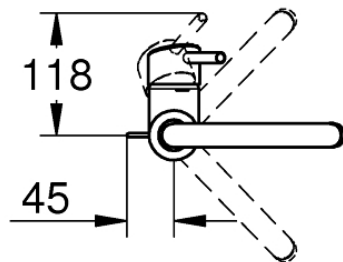

Mono Basin Mixer with Pop-Up Waste and Single Lever - Tall

Luxury Bathroom Solutions