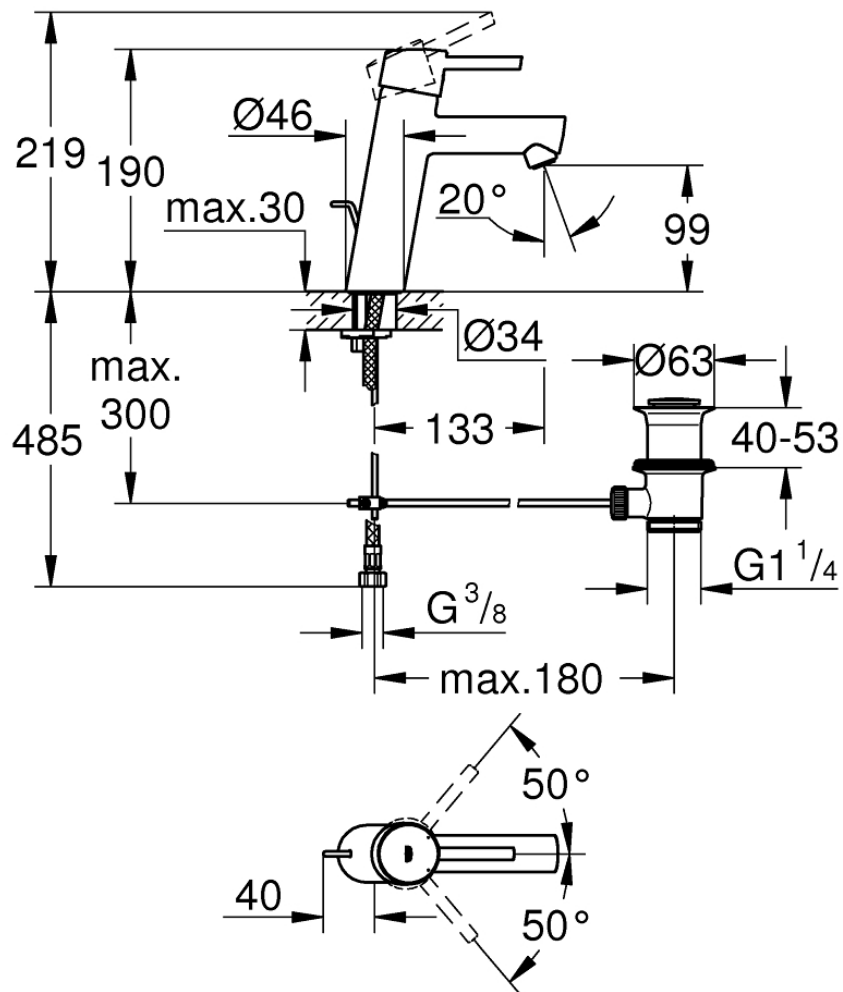

Mono Basin Mixer with Pop-Up Waste

Luxury Bathroom Solutions