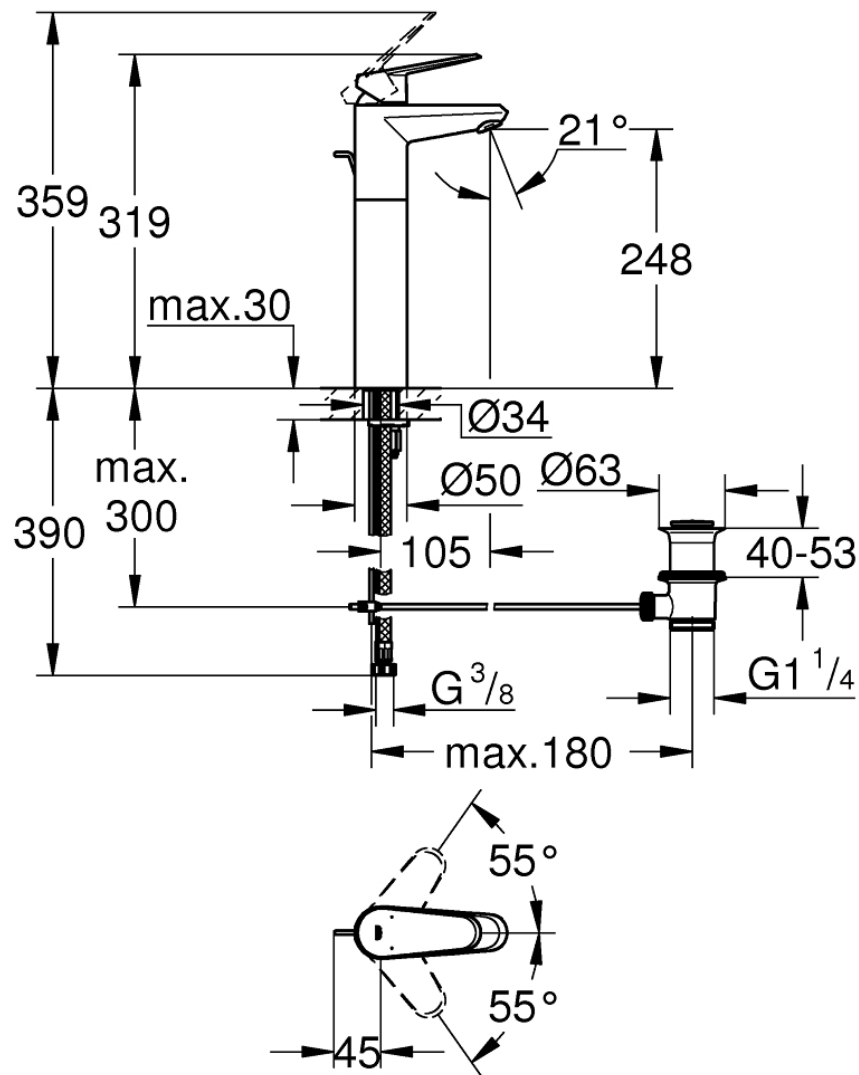

Basin Mixer with Pop-Up Waste - Extra Tall

Luxury Bathroom Solutions