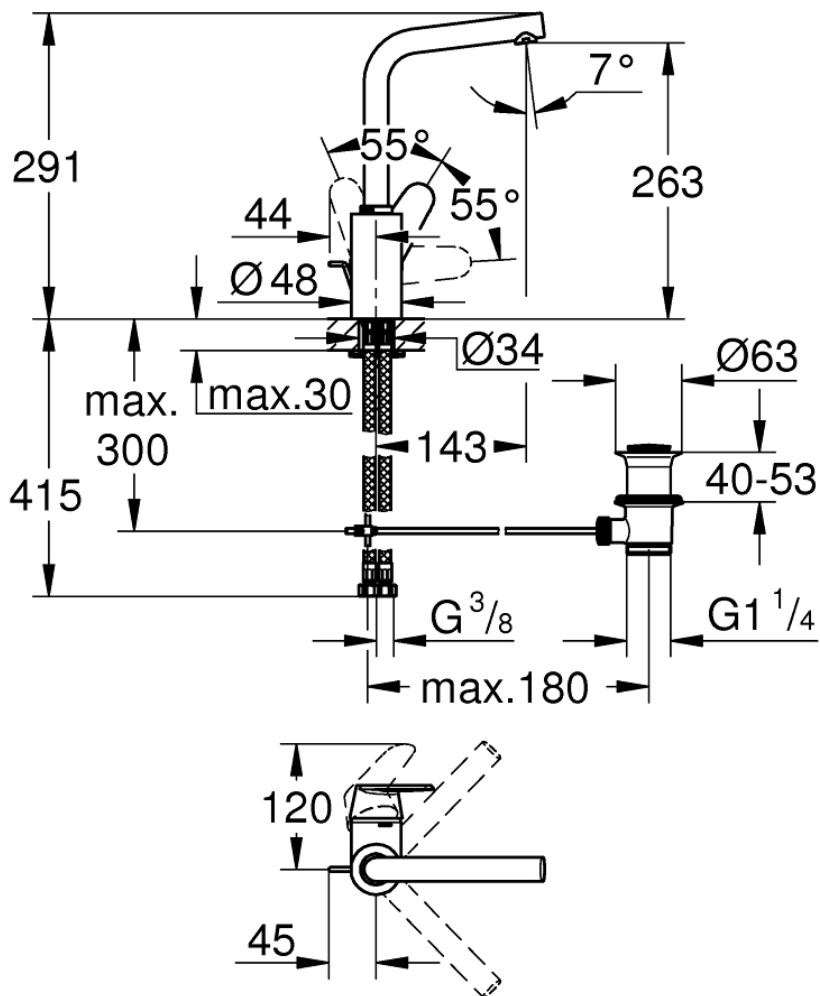

# Mono Basin Mixer with Pop-Up Waste and Single Lever - Tall

Luxury Bathroom Solutions