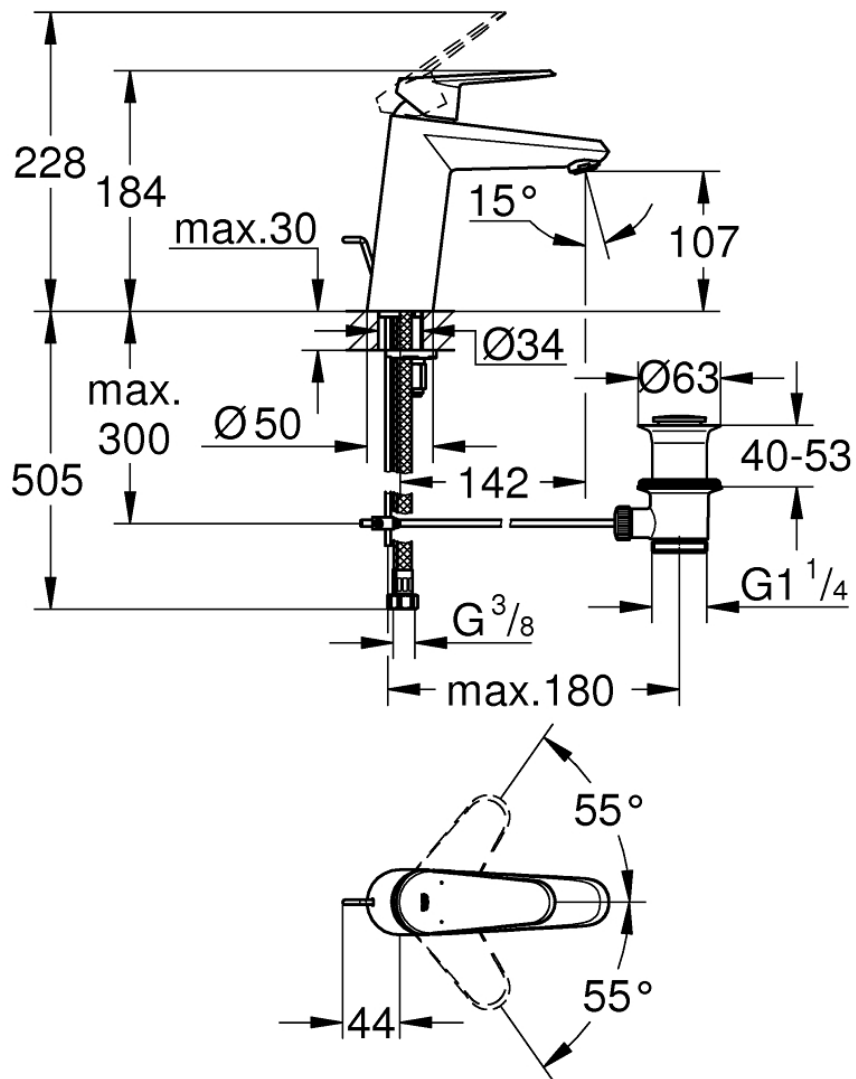

# Mono Basin Mixer with Pop-Up Waste

Luxury Bathroom Solutions